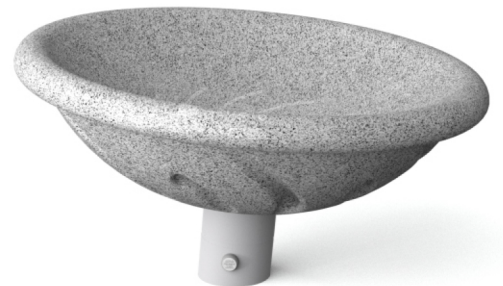

Information about the product

Dimensions	100 x 100 cm
Safety zone	400 x 400 cm
Safety zone area	12,6 m ²
Overall height	54 cm
Free fall height	54 cm
Amount of users	2
The biggest element	154 cm
The heaviest element	60 kg
Product complies with EN 1176-1:2017-12	Yes
Availability of spare parts	Yes
Age range	1-12

According to EN 1176-1:2017-12 norm, the product requires applying a safety surface according to the product's free fall height.

Functions

Spinning

Socializing

Available colour options

1:100

Materials

Construction: steel powder galvanized and powder coated.

Top bowl is made of LDPE with rotomoulding process.

Standard

Ocean Blue

Recycled

Natural