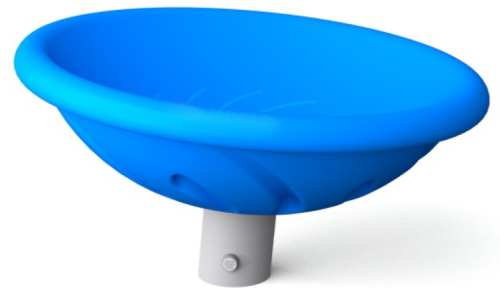

Information about the product

Dimensions	100 x 100 cm
Safety zone	400 x 400 cm
Safety zone area	12,6 m ²
Overall height	54 cm
Free fall height	54 cm
Amount of users	2
The biggest element	154 cm
The heaviest element	60 kg
Product complies with EN 1176-1:2017-12	Yes
Availability of spare parts	Yes
Age range	1-12

According to EN 1176-1:2017-12 norm, the product requires applying a safety surface according to the product's free fall height.

Functions

Spinning

Socializing

Available colour options

1:100

Materials

Construction: steel powder galvanized and powder coated.

Top bowl is made of LDPE with rotomoulding process.

Standard

Ocean Blue

Recycled

Natural