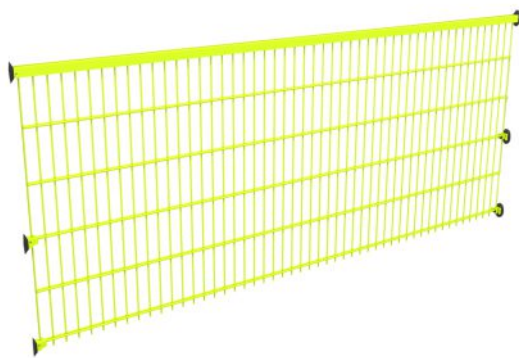

6085*+6084**

PRODUCT DESCRIPTION

Dimensions: 9 x 265 cm
Overall Height: 126 cm

*

**