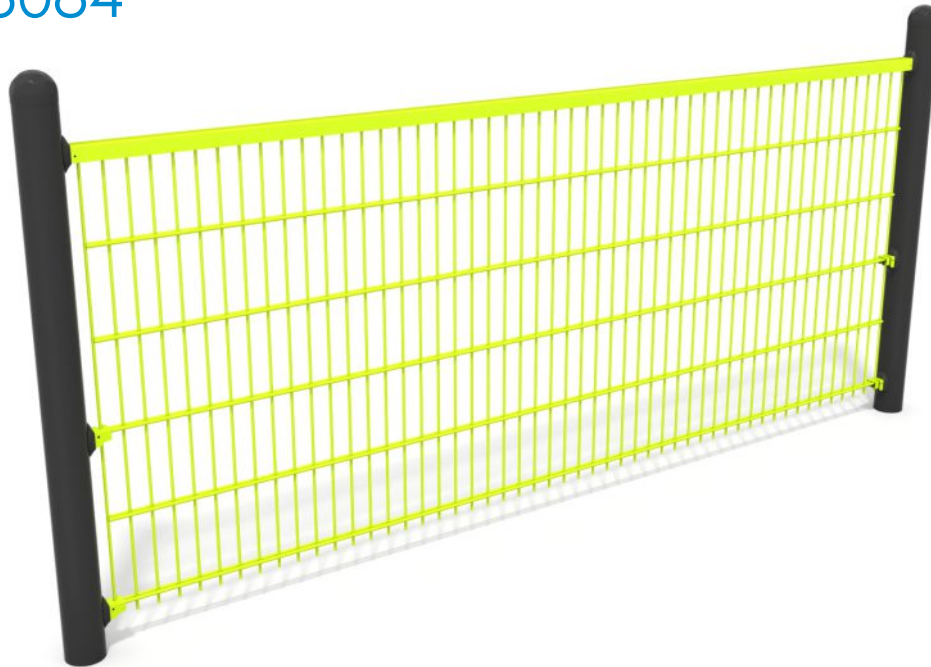

6085*+6084**

PRODUCT DESCRIPTION

Dimensions: 9 x 265 cm
Overall Height: 126 cm

*

**