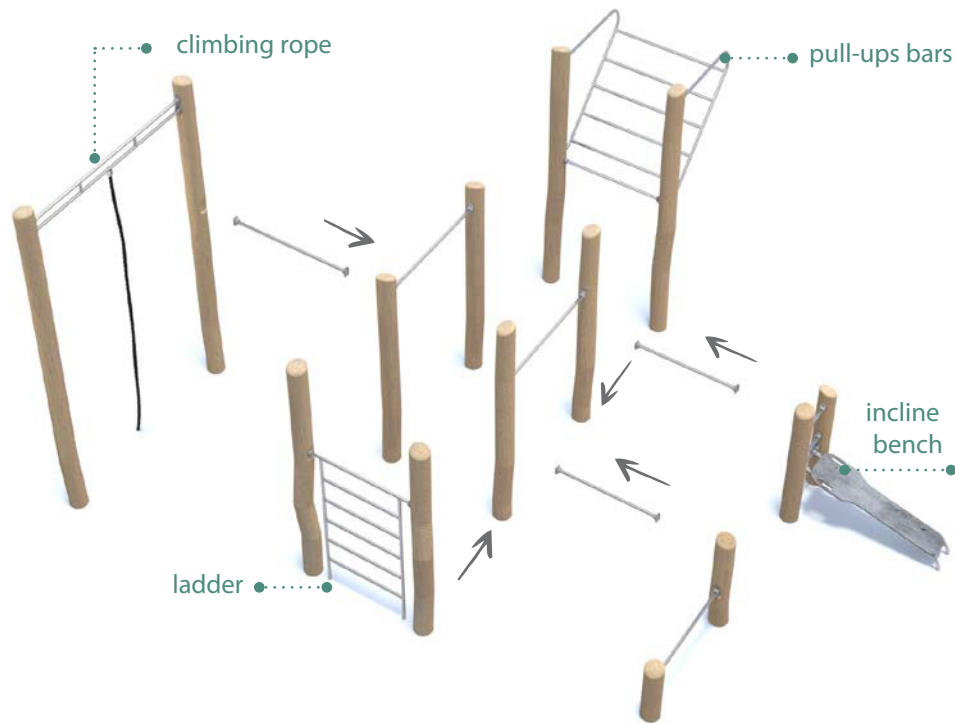

Design itself, its absolutely incomparable. Raw acacia wood, combine with stainless steel elements, give this very natural, but same time kind of unpretentious industrial look.

Base for whole Robinia series is acacia wood, sourced only from FSC certified ecological suppliers. Acacia is well known for high resilience and durability in various weather conditions, which is huge asset, as its only create more options to use it in different places. Also, it gives users opportunity for activity on rather unique equipment.

8205

8211

8207

8213

ROBINIA

STREET WORKOUT

Multifunctional modules

Build your very own set
with our modules.