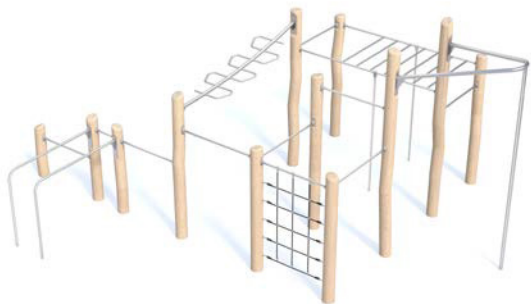

ROBINIA

STREET WORKOUT

ROBINIA

STREET WORKOUT

Natural gym

Robinia Street Workout is our newest addition to super popular Robinia series. Sets and single units, that in natural way let fill in available space in the parks, school areas, holiday resorts, or just any other spots. Robinia Street Workout can create perfect room for various physical activity for enthusiast of any age. As Buglo pays massive attention to quality and safety, also this series doesn't lower the bar and present highest standards of quality and safety.

Design itself, its absolutely incomparable. Raw acacia wood, combine with stainless steel elements, give this very natural, but same time kind of unpretentious industrial look.

Base for whole Robinia series is acacia wood, sourced only from FSC certified ecological suppliers. Acacia is well known for high resilience and durability in various weather conditions, which is huge asset, as its only create more options to use it in different places. Also, it gives users opportunity for activity on rather unique equipment.

ROBINIA

STREET WORKOUT

Variety of solutions

Wide range of products contain whole sets as well as single units, that combine can create so desirable outdoor

gyms. Our customers know well, what space they have and what expectations they facing and Robinia Street

Workout allow them handle perfectly with any of above issues. Let them create scope both, unique and efficient.

8218

8217

8215

8216

8214

8210

8201