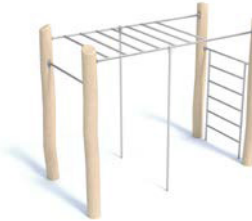

Design itself, its absolutely incomparable. Raw acacia wood, combine with stainless steel elements, give this very natural, but same time kind of unpretentious industrial look.

Base for whole Robinia series is acacia wood, sourced only from FSC certified ecological suppliers. Acacia is well known for high resilience and durability in various weather conditions, which is huge asset, as its only create more options to use it in different places. Also, it gives users opportunity for activity on rather unique equipment.

Workout allow them handle perfectly with any of above issues. Let them create scope both, unique and efficient.

8218

8217

8215

8216

8214

8210

8201

8206

8219

8203

8212

8209

8204

8202

8208