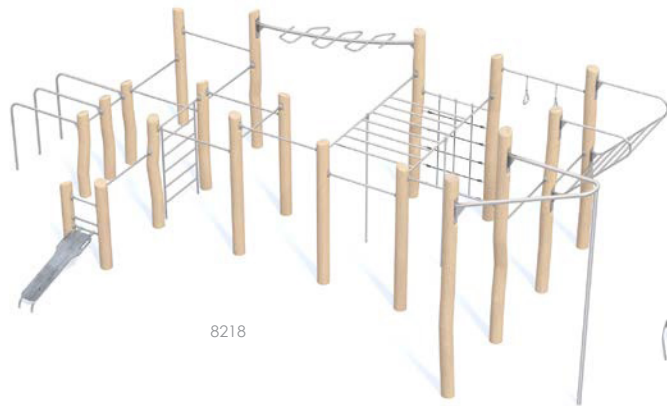

ROBINIA

STREET WORKOUT

ROBINIA

STREET WORKOUT

Natural gym

Robinia Street Workout is our newest addition to super popular Robinia series. Sets and single units, that in natural way let fill in available space in the parks, school areas, holiday resorts, or just any other spots. Robinia Street Workout can create perfect room for various physical activity for enthusiast of any age. As Buglo pays massive attention to quality and safety, also this series doesn't lower the bar and present highest standards of quality and safety.

Design itself, its absolutely incomparable. Raw acacia wood, combine with stainless steel elements, give this very natural, but same time kind of unpretentious industrial look.

Base for whole Robinia series is acacia wood, sourced only from FSC certified ecological suppliers. Acacia is well known for high resilience and durability in various weather conditions, which is huge asset, as its only create more options to use it in different places. Also, it gives users opportunity for activity on rather unique equipment.

ROBINIA

STREET WORKOUT

Variety of solutions

Wide range of products contain whole sets as well as single units, that combine can create so desirable outdoor

gyms. Our customers know well, what space they have and what expectations they facing and Robinia Street

Workout allow them handle perfectly with any of above issues. Let them create scope both, unique and efficient.

8218

8217

8215

8216

8214

8210

8201