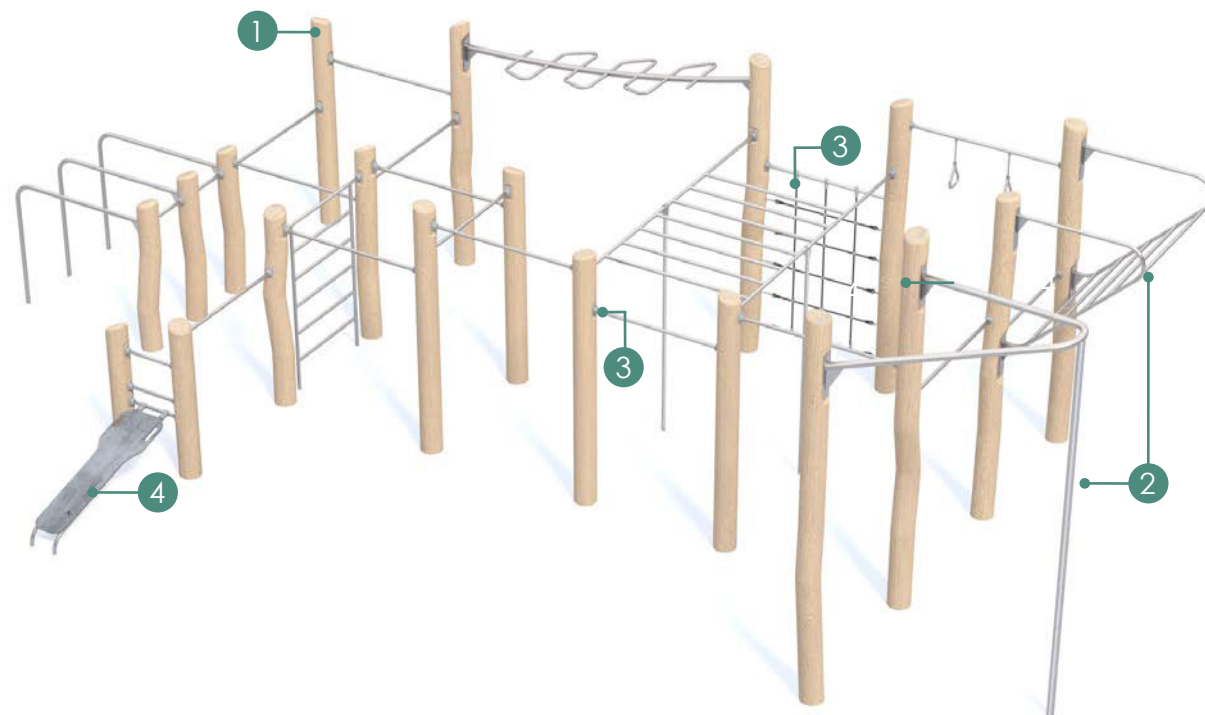

ROBINIA

STREET WORKOUT

ROBINIA

STREET WORKOUT

Natural gym

Robinia Street Workout is our newest addition to super popular Robinia series. Sets and single units, that in natural way let fill in available space in the parks, school areas, holiday resorts, or just any other spots. Robinia Street Workout can create perfect room for various physical activity for enthusiast of any age. As Buglo pays massive attention to quality and safety, also this series doesn't lower the bar and present highest standards of quality and safety.

Design itself, its absolutely incomparable. Raw acacia wood, combine with stainless steel elements, give this very natural, but same time kind of unpretentious industrial look.

Base for whole Robinia series is acacia wood, sourced only from FSC certified ecological suppliers. Acacia is well known for high resilience and durability in various weather conditions, which is huge asset, as its only create more options to use it in different places. Also, it gives users opportunity for activity on rather unique equipment.

ROBINIA

STREET WORKOUT

Variety of solutions

Wide range of products contain whole sets as well as single units, that combine can create so desirable outdoor

gyms. Our customers know well, what space they have and what expectations they facing and Robinia Street