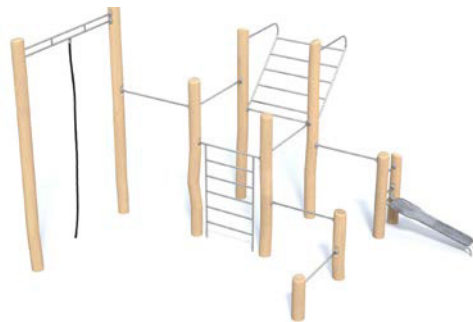

ROBINIA

STREET WORKOUT

ROBINIA

STREET WORKOUT

Natural gym

Robinia Street Workout is our newest addition to super popular Robinia series. Sets and single units, that in natural way let fill in available space in the parks, school areas, holiday resorts, or just any other spots. Robinia Street Workout can create perfect room for various physical activity for enthusiast of any age. As Buglo pays massive attention to quality and safety, also this series doesn't lower the bar and present highest standards of quality and safety.

Design itself, its absolutely incomparable. Raw acacia wood, combine with stainless steel elements, give this very natural, but same time kind of unpretentious industrial look.

Base for whole Robinia series is acacia wood, sourced only from FSC certified ecological suppliers. Acacia is well known for high resilience and durability in various weather conditions, which is huge asset, as its only create more options to use it in different places. Also, it gives users opportunity for activity on rather unique equipment.

Workout allow them handle perfectly with any of above issues. Let them create scope both, unique and efficient.

8218

8217

8215

8216

8214

8210

8201

8206

8219

8203

8212

8209

8204

8202

8208