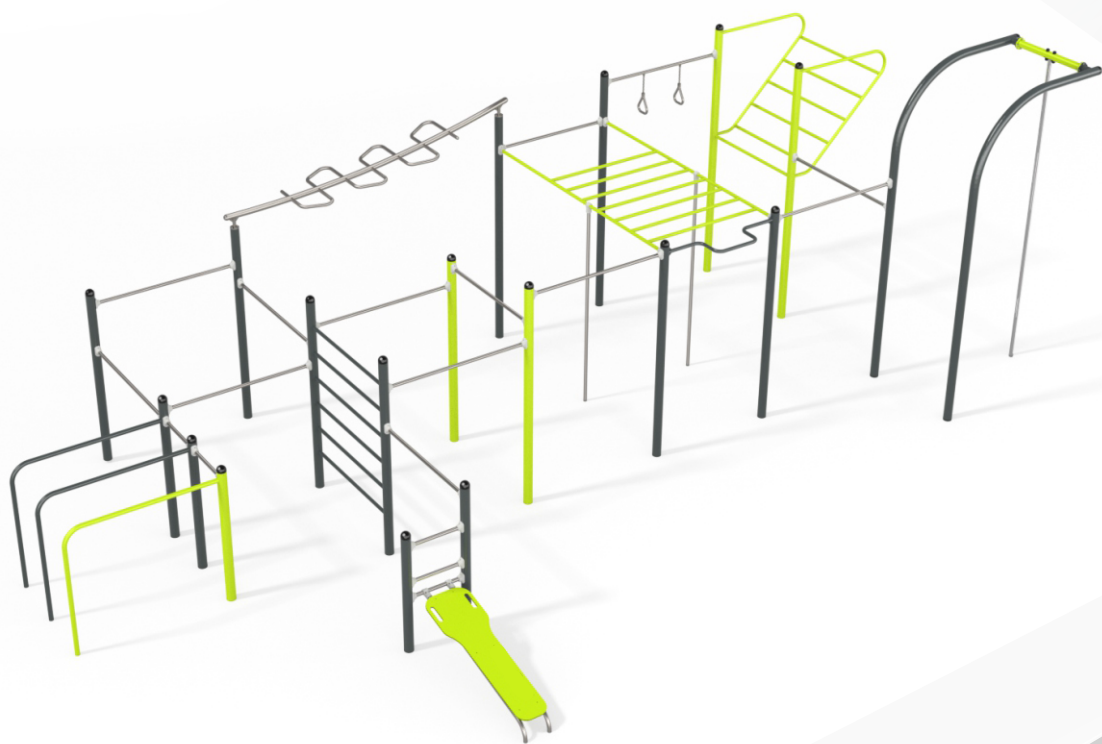

DIMENSIONS

width:	1083 cm
length:	629 cm
overall height:	360 cm
free fall height:	250 cm
impact area:	1440 x 940 cm
Conformity with	EN 16630:2015

TECHNICAL DRAWING SCALE 1:200

ABC PLAY S.A. ul. Piłsudskiego 115, 05-830 Żelazna