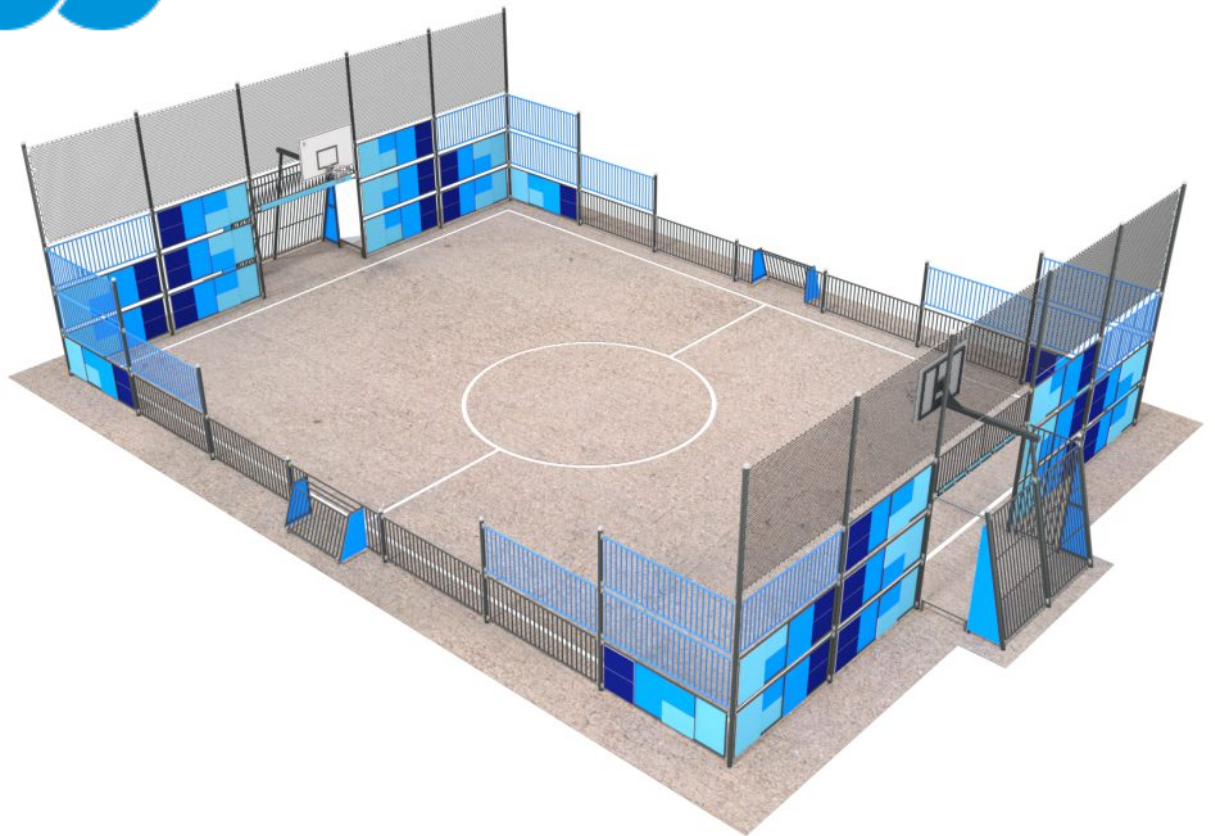

6405

PRODUCT DESCRIPTION

Dimensions: 2076 x 1420 cm
Overall Height: 514 cm

Availability of spare parts: YES
Product compliant with EN 15312: YES