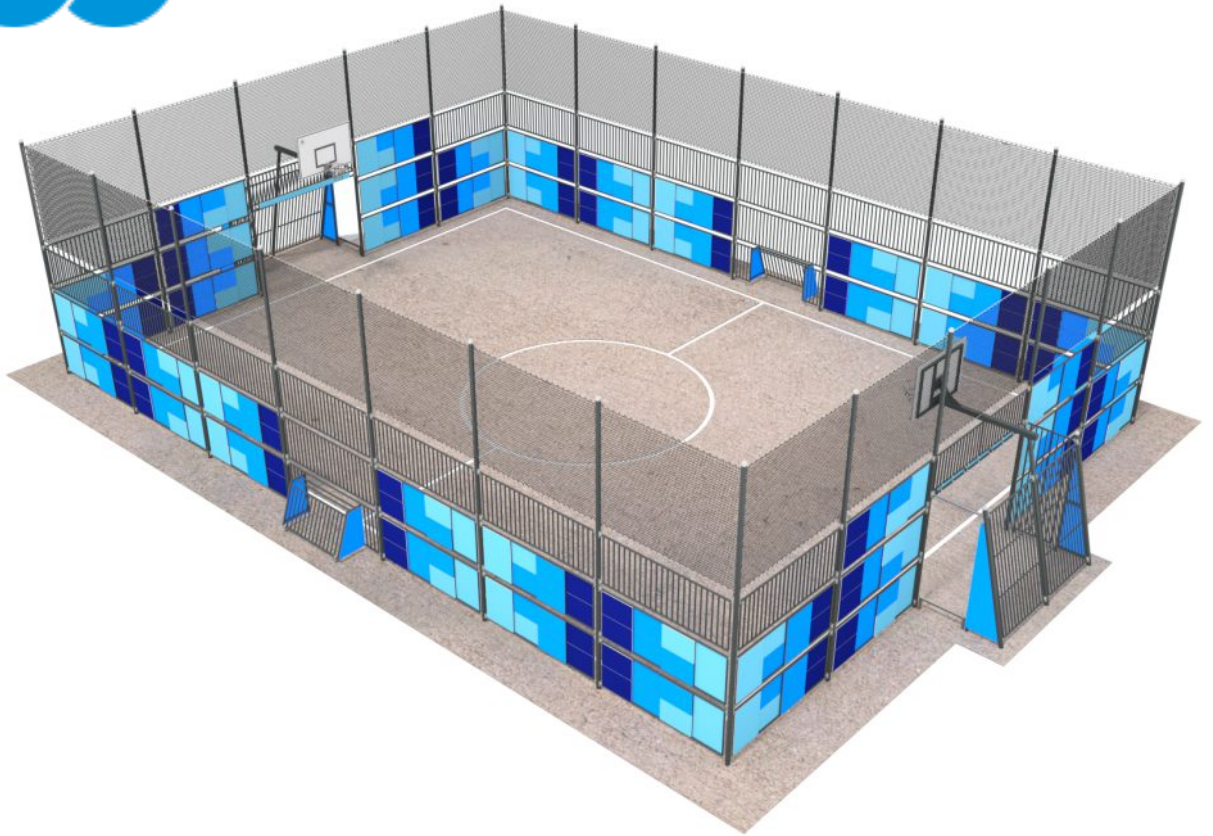

## PRODUCT DESCRIPTION

Dimensions: 2076 x 1420 cm  
Overall Height: 514 cm

Availability of spare parts: YES  
Product compliant with EN 15312: YES