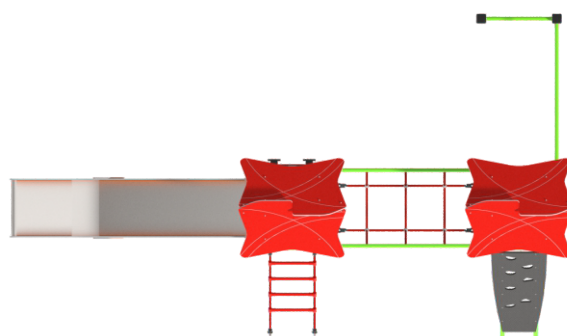

SLIDING

SOCIALIZING

CLIMBING

BALANCING

INFORMATION ABOUT THE PRODUCT

Dimensions	291 x 507 cm
Safety zone	591 x 857 cm
Safety zone area	36,3 m ²
Overall height	348 cm
Free fall height	150 cm
Amount of users	13
Product complies with EN 1176-1:2017-12	YES
Availability of spare parts	YES
Age range	3-14

According to EN 1176-1:2017-12 norm, the product requires applying a safety surface according to the product's free fall height.

MATERIALS:

<p>PLATES OF THE WALLS MADE OF 12 MM HDPE IN THE HIGHEST QUALITY</p>	<p>ANTI-SLIP HEXA 18 MM PLATFORM PLATE SERIES: SMART</p>	<p>SOLID CONSTRUCTION MADE OF BLACK STEEL, CLEANED THE SANDBLASTING PROCESS</p>
		
<p>SLIDES MADE OF STAINLESS STEEL AISI 304, SIDE PANELS MADE OF HDPE POLYETHYLENE</p>	<p>POLYPROPYLENE ROPES PPMULTISPLIT TYPE WITH A STEEL CORE AND A DIAMETER OF 16 MM</p>	<p>SAFE PIPE PLUGS MADE OF INJECTION MOLDED POLYAMID</p>
	