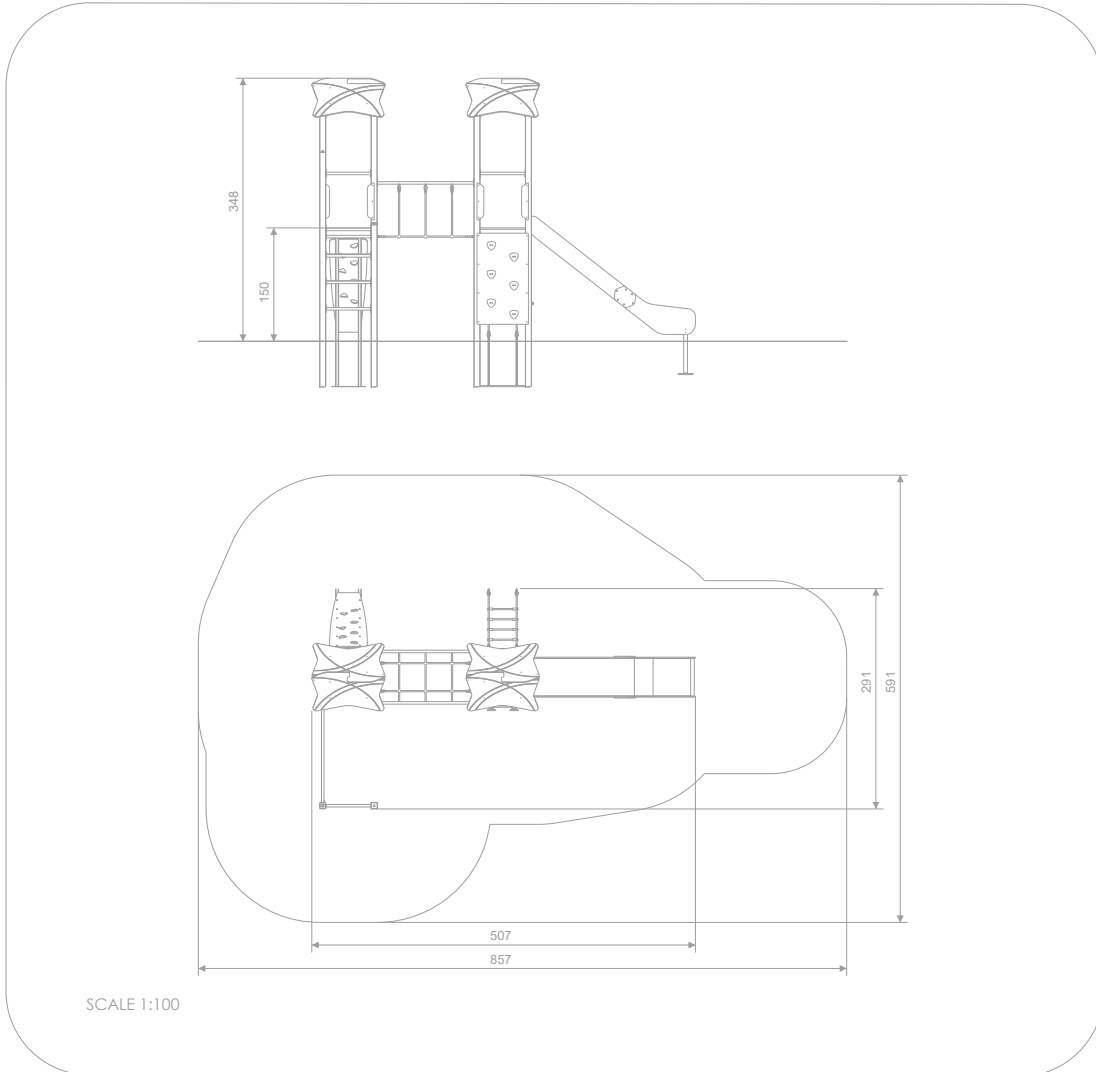

SLIDING

SOCIALIZING

CLIMBING

BALANCING

INFORMATION ABOUT THE PRODUCT

Dimensions	291 x 507 cm
Safety zone	591 x 857 cm
Safety zone area	36,3 m ²
Overall height	348 cm
Free fall height	150 cm
Amount of users	13
Product complies with EN 1176-1:2017-12	YES
Availability of spare parts	YES
Age range	3-14

According to EN 1176-1:2017-12 norm, the product requires applying a safety surface according to the product's free fall height.

MATERIALS:

<p>PLATES OF THE WALLS MADE OF 12 MM HDPE IN THE HIGHEST QUALITY</p>	<p>ANTI-SLIP HEXA 18 MM PLATFORM PLATE SERIES: SMART</p>	<p>SOLID CONSTRUCTION MADE OF BLACK STEEL, CLEANED THE SANDBLASTING PROCESS</p>
		
<p>SLIDES MADE OF STAINLESS STEEL AISI 304, SIDE PANELS MADE OF HDPE POLYETHYLENE</p>	<p>POLYPROPYLENE ROPES PPMULTISPLIT TYPE WITH A STEEL CORE AND A DIAMETER OF 16 MM</p>	<p>SAFE PIPE PLUGS MADE OF INJECTION MOLDED POLYAMID</p>
	