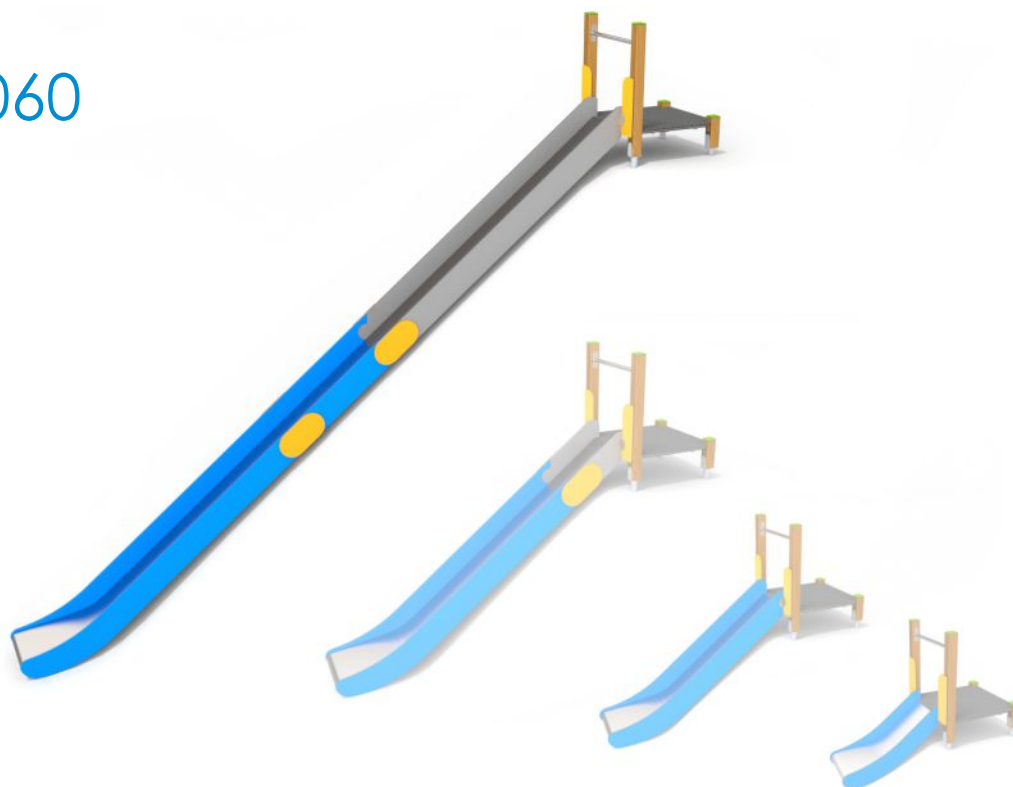

8060

SLIDING

INTEGRATION

## PRODUCT DESCRIPTION

Dimensions: 95 x 646 cm

Impact area: 395 x 996 cm

Overall Height: 490 cm

Platform Height: 32 cm

Free Fall Height: 32 cm

Slide height: 400 cm

Available slide heights: 60, 90, 120, 150, 180,  
200, 250, 300, 400 cm

Availability of spare parts: YES

Product compliant with EN 1176-1:2017: YES

Age group: 3 - 12 years

You must pay attention to the direction of the location of the slide made of stainless steel. The steel part of the slide cannot be directed to the south because it may up (get very hot).