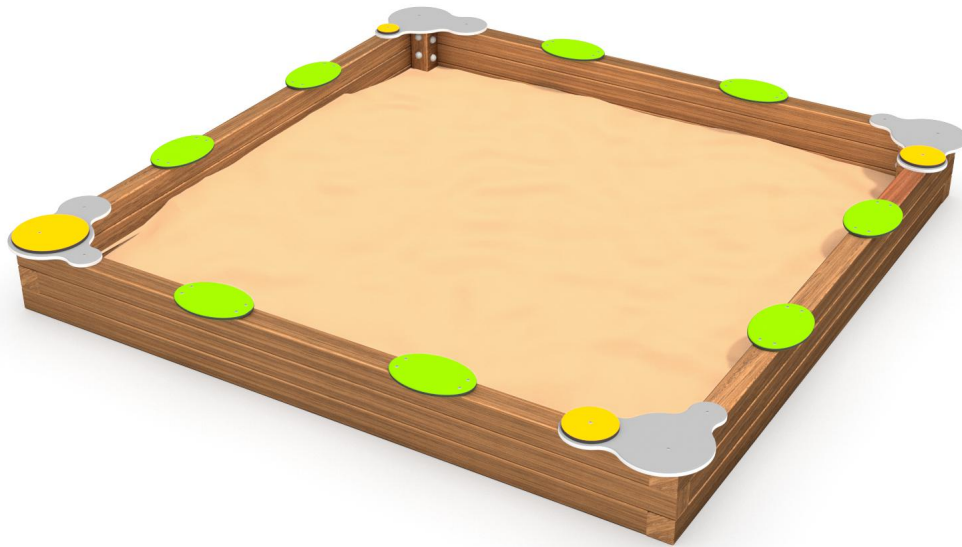

8030

FUN

INTEGRATION

## PRODUCT DESCRIPTION

Dimensions: A x B  
A=121,171,221,271,321,371 cm  
B=121,171,221,271,321,371 cm  
Impact area: (A+300) x (B+300) cm  
Total height: 30 cm  
Free fall height: 30 cm

Availability of spare parts: YES  
Product compliant with EN 1176-1:2017: YES  
Age group: 1-7 years