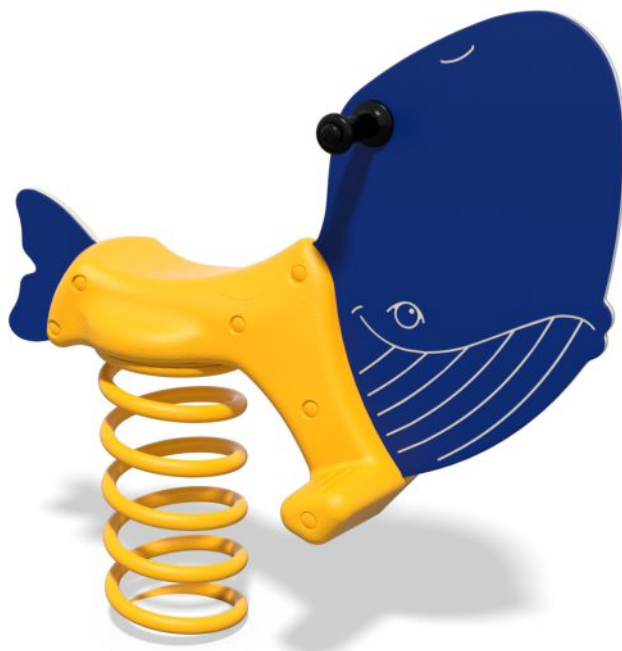

5106

FUN

INTEGRATION

## PRODUCT DESCRIPTION

Dimensions: 30 x 88 cm  
Safety zone: 230 x 348 cm  
Overall height: 85 cm  
Free fall height: 50 cm

Availability of spare parts: YES  
Product compliant with EN 1176-1:2017-12: YES  
Age group: 1-12 years

The biggest element: 88 cm  
The heaviest element: 10 kg