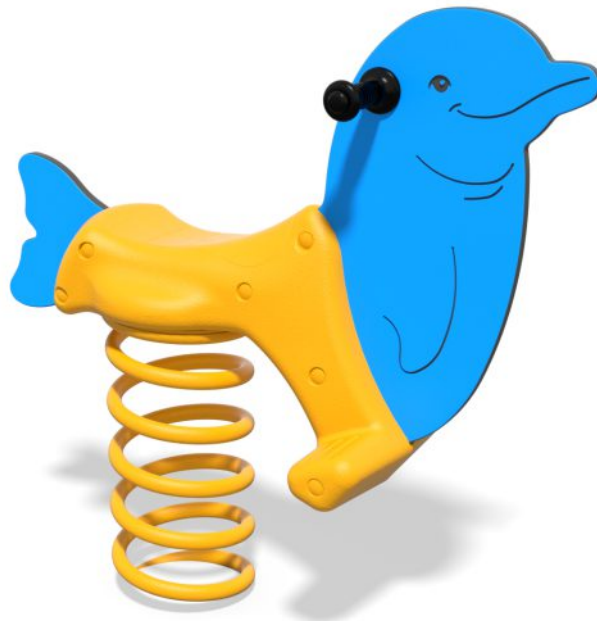

5103

FUN

INTEGRATION

PRODUCT DESCRIPTION

Dimensions: 30 x 85 cm
Safety zone: 230 x 345cm
Overall height: 81 cm
Free fall height: 50 cm

Availability of spare parts: YES
Product compliant with EN 1176-1:2017-12: YES
Age group: 1-12 years

The biggest element: 85 cm
The heaviest element: 10 kg