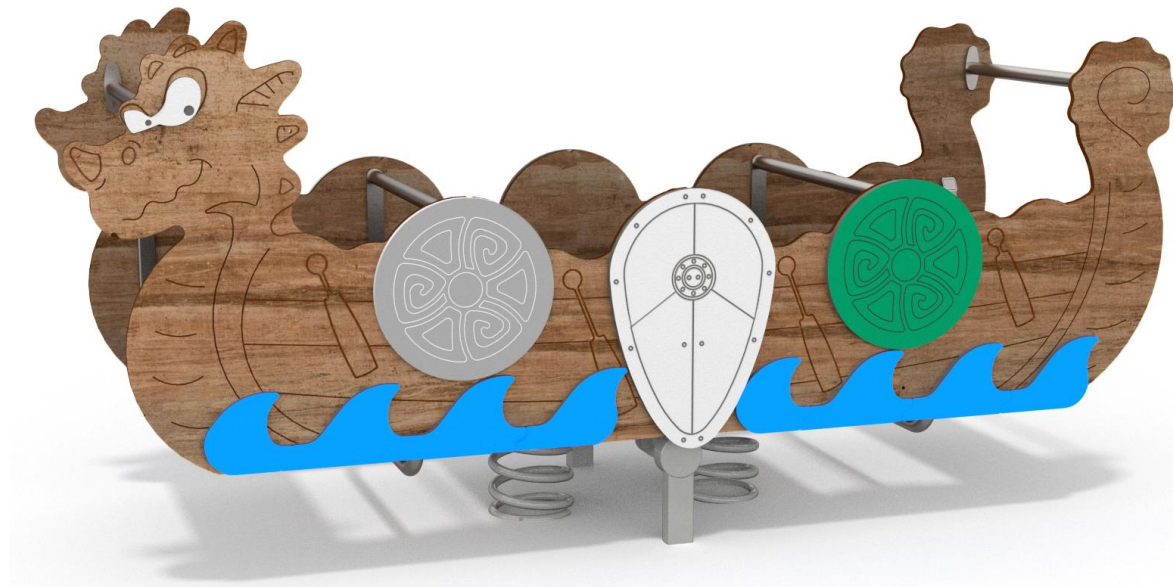

5033

INTEGRATION

PRODUCT DESCRIPTION

Dimensions: 88 x 248 cm
Safety zone: 288 x 448 cm
Overall height: 116 cm
Free fall height: 70 cm
Availability of spare parts: YES
Product compliant with EN 1176-2008: Yes
Age group: 1 - 12