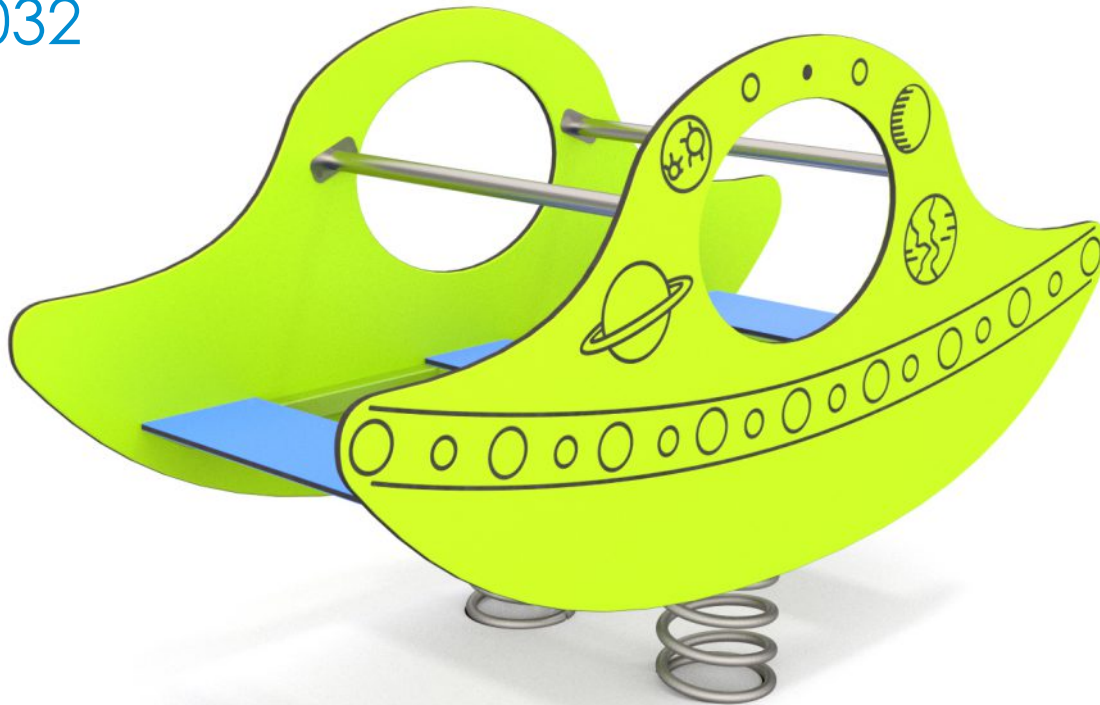

5032

INTEGRATION

PRODUCT DESCRIPTION

Dimensions: 77 x 181 cm
Safety zone: 277 x 441 cm
Overall height: 105 cm
Free fall height: 79 cm

Availability of spare parts: YES
Product compliant with EN 1176-2008: Yes
Age group: 1 - 12