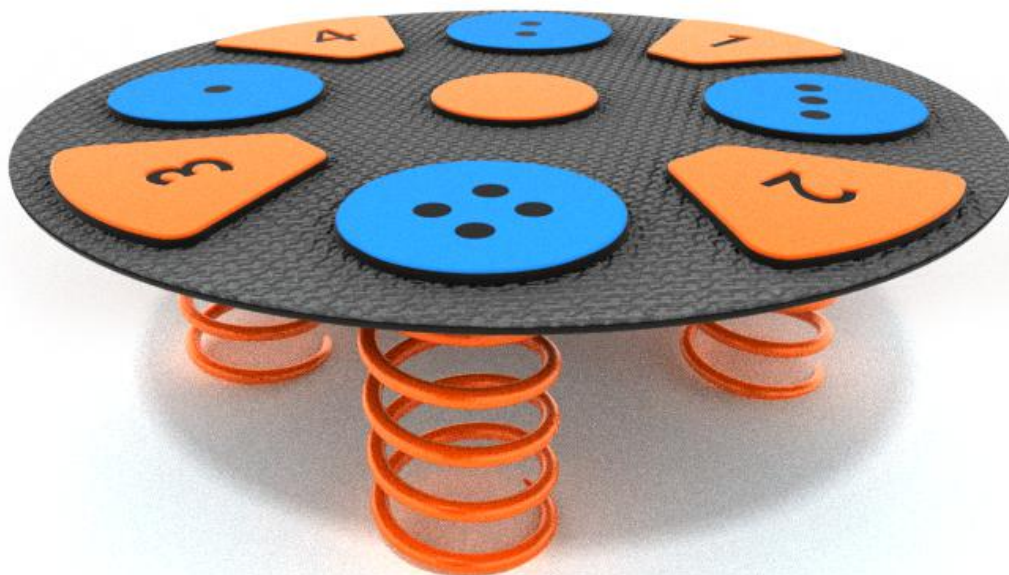

5027

INTEGRATION

PRODUCT DESCRIPTION

Dimensions: 110 x 110 cm
Safety zone: 410 x 410 cm
Overall height: 44 cm
Free fall height: 44 cm

Availability of spare parts: YES
Product compliant with EN 1176-2008: Yes
Age group: 1 - 12