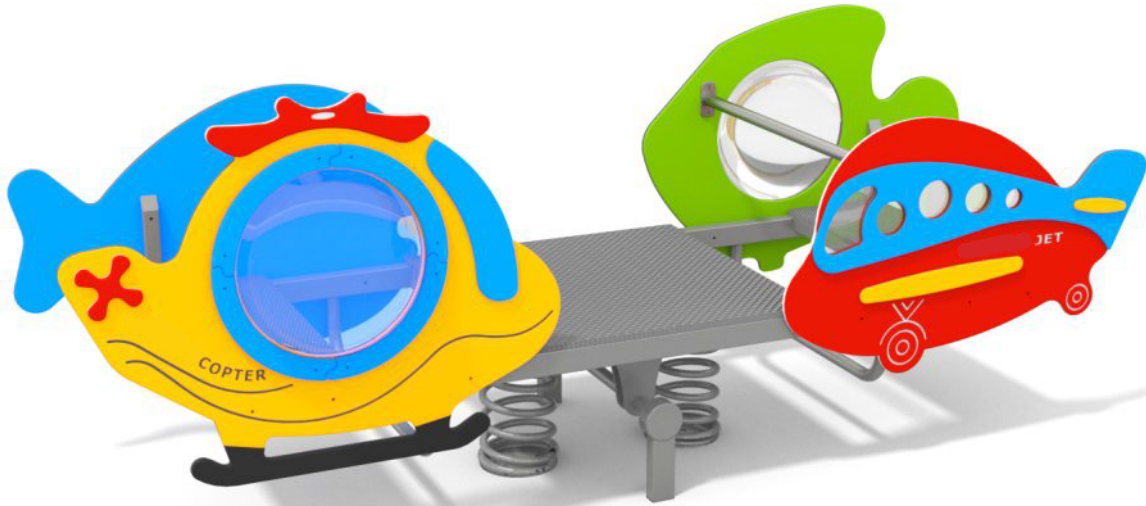

5023

FUN

INTEGRATION

PRODUCT DESCRIPTION

Dimensions: 275 x 115 cm
Impact area: 475 x 315 cm
Overall height: 109 cm
Free fall height: 70 cm

Availability of spare parts: YES
Product compliant with EN 1176-1:2017: YES
Age group: 1 -12 years