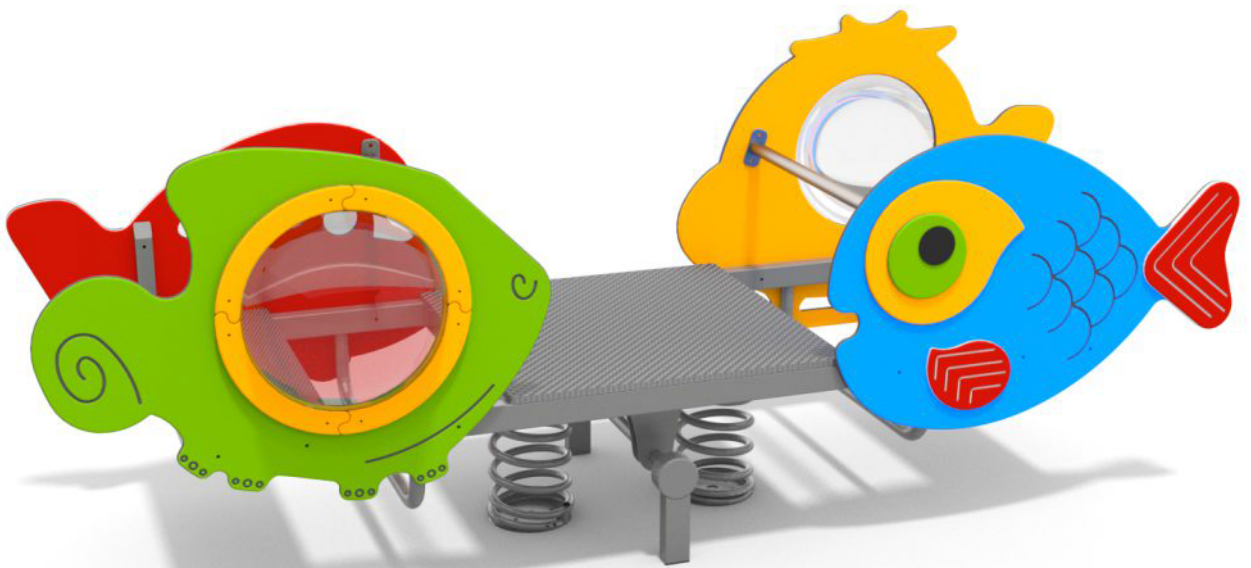

5023

FUN

INTEGRATION

PRODUCT DESCRIPTION

Dimensions: 275 x 115 cm
Impact area: 475 x 315 cm
Overall height: 109 cm
Free fall height: 70 cm

Availability of spare parts: YES
Product compliant with EN 1176-1:2017: YES
Age group: 1 -12 years