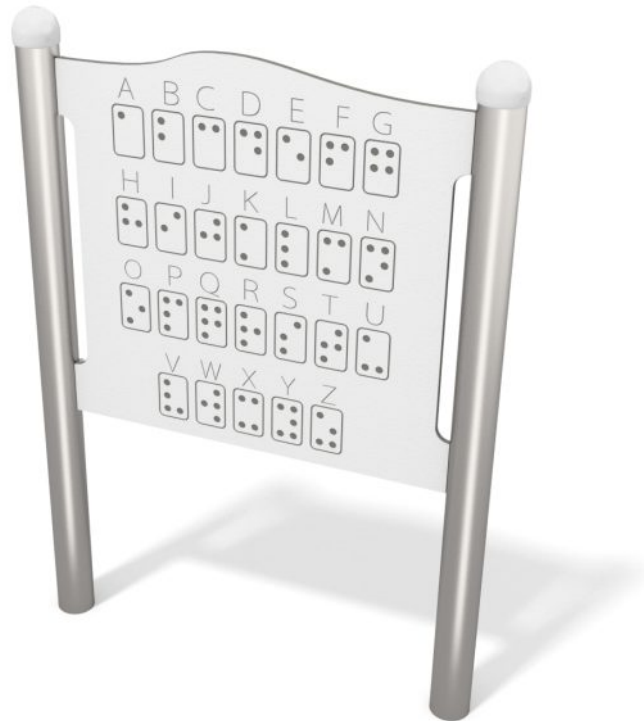

4122

FUN

INTEGRATION

PRODUCT DESCRIPTION

Dimensions: 13 x 90 cm
Impact area: 313 x 390 cm
Overall Height: 125 cm

Availability of spare parts: YES
Product compliant with EN 1176-1:2017: YES
Age group: 3 - 12 years