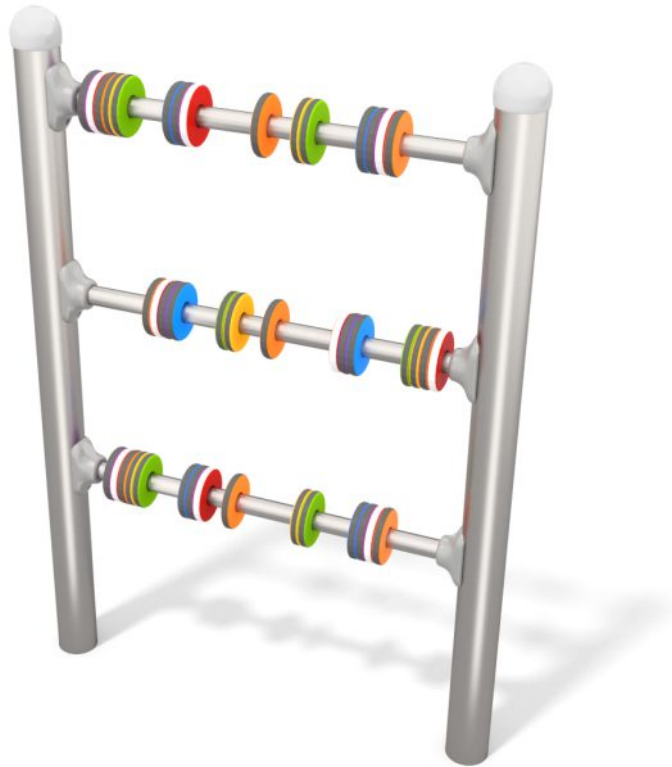

4110

FUN

INTEGRATION

PRODUCT DESCRIPTION

Dimensions: 10 x 88 cm
Impact area: 310 x 388 cm
Overall Height: 125 cm

Availability of spare parts: YES
Product compliant with EN 1176-1:2017: YES
Age group: 3 - 12 years