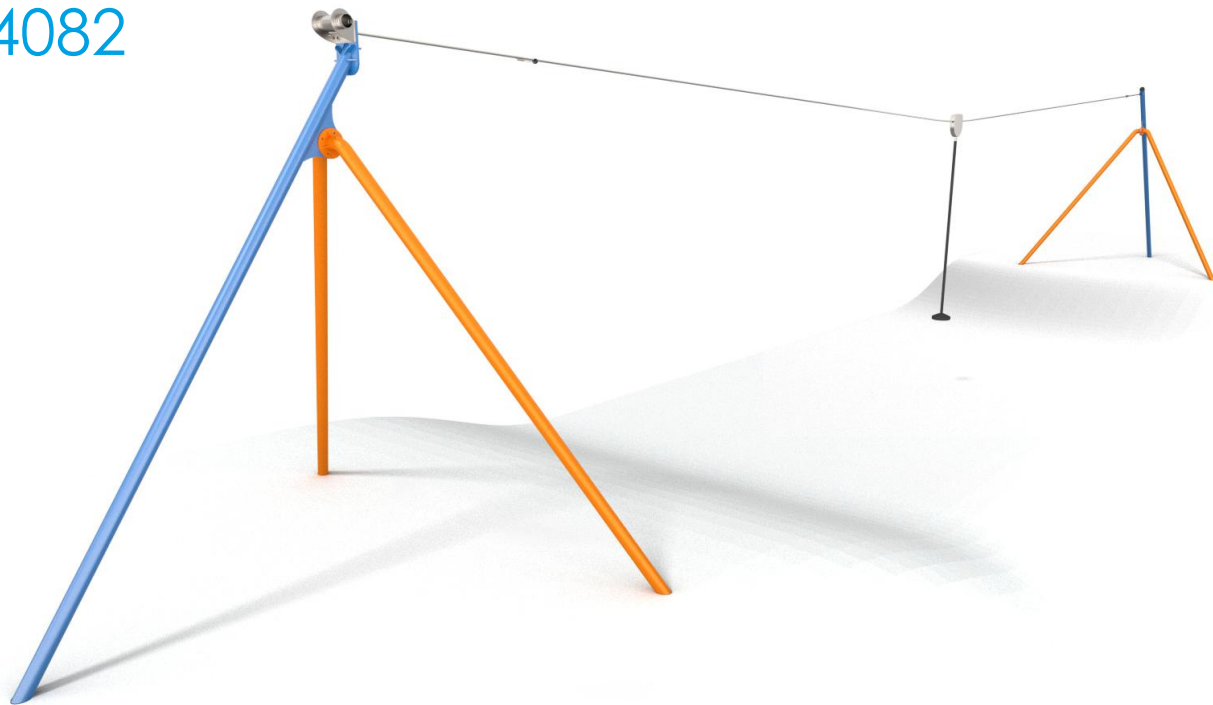

4082

INTEGRATION

## PRODUCT DESCRIPTION

Dimensions: 2512 x 385 cm  
Safety zone: 2508 x 400 cm  
Overall height: 376 cm  
Free fall height: 99 cm

Availability of spare parts: YES  
Product compliant with EN 1176-1:2008: YES  
Age group: 5-14 years