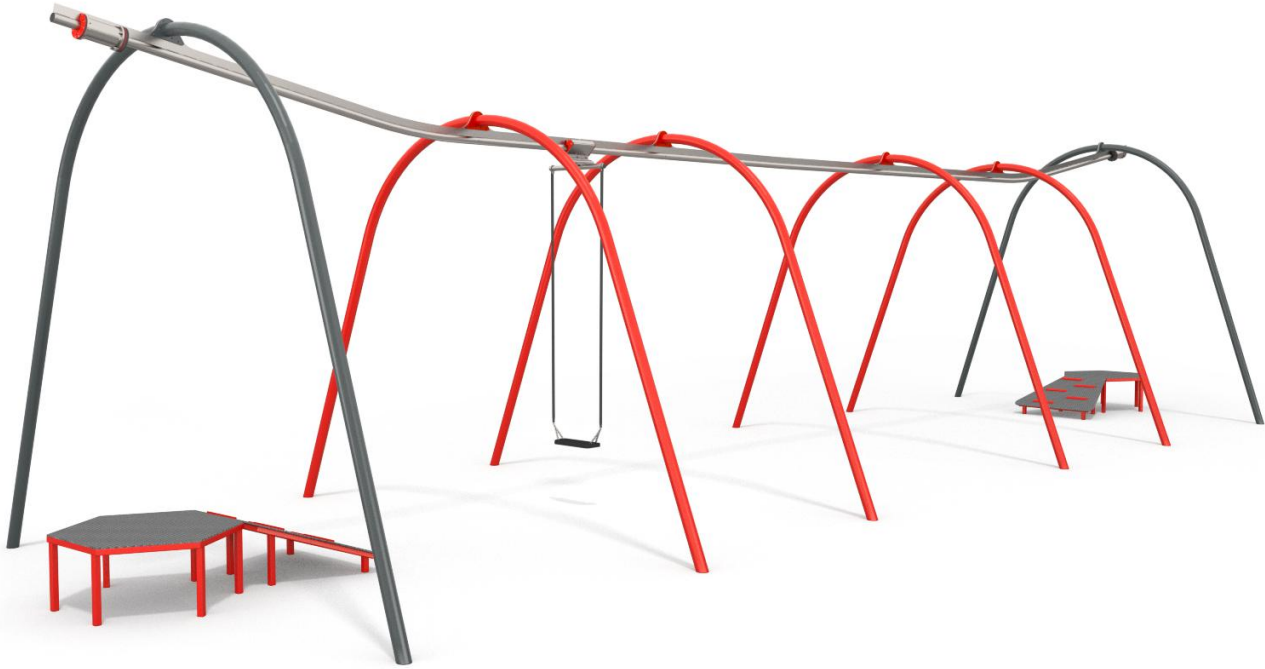

4081

INTEGRATION

PRODUCT DESCRIPTION

Dimensions: 1624 x 506 cm
 Safety zone: 2268 x 438 cm
 Overall height: 390 cm
 Free fall height: 99 cm

Availability of spare parts: YES
 Product compliant with EN 1176-1:2017: YES
 Age group: 5-14 years