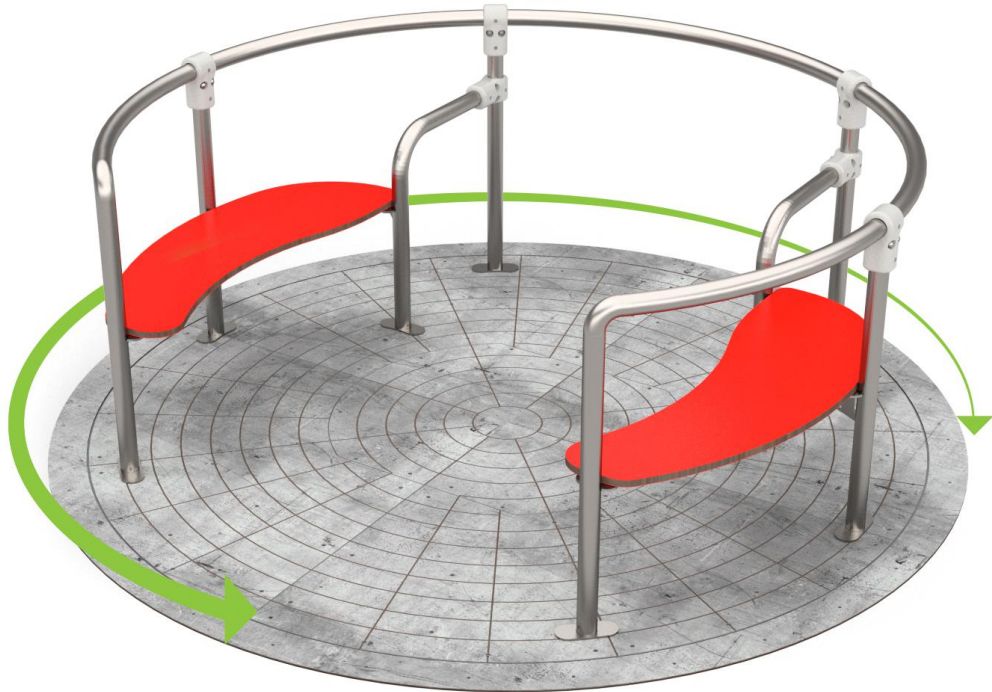

4079

INTEGRATION

PRODUCT DESCRIPTION

Dimensions: 172 x 172 cm
Impact area: 572 x 572 cm
Overall Height: 60 cm
Free Fall Height: 60 cm

Availability of spare parts: YES
Product compliant with EN 1176-1:2017: YES
Age group: 3 - 12 years