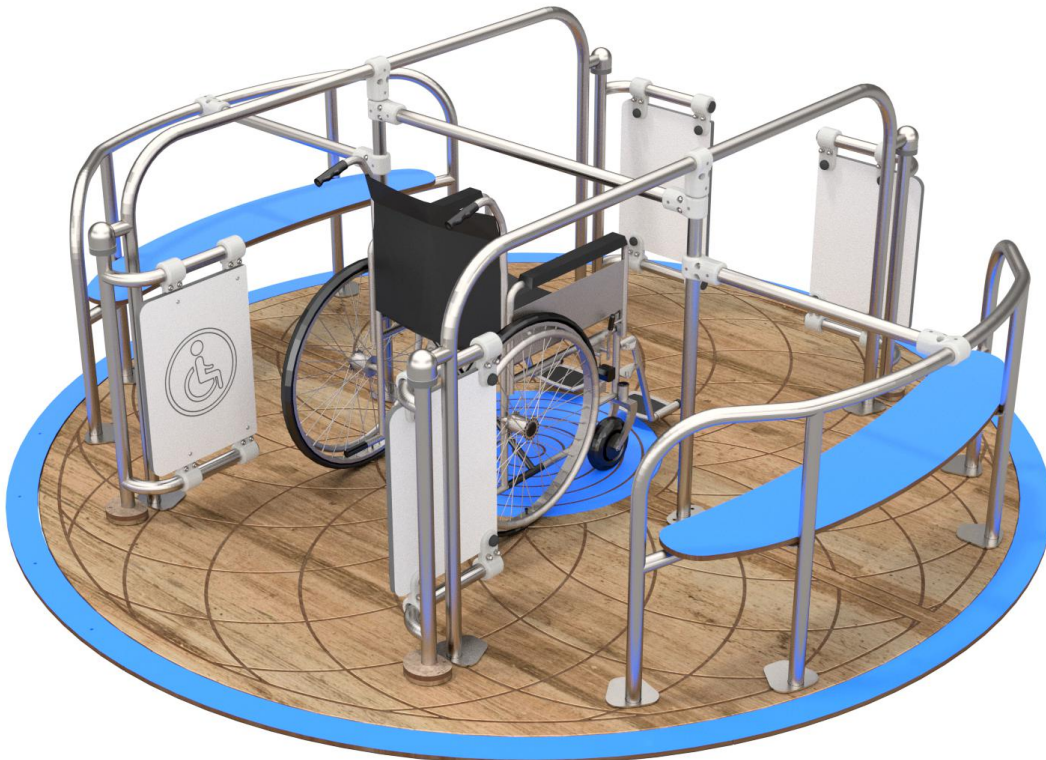

4078

FUN

INTEGRATION

4078

FUN

INTEGRATION

## PRODUCT DESCRIPTION

Dimensions: 258 x 258 cm  
Safety zone: 658 x 658 cm  
Overall height: 93 cm  
Free fall height: 93 cm

Product compliant with EN 1176-1:2017: YES  
Availability of spare parts: YES  
Age group: 3 - 12 years