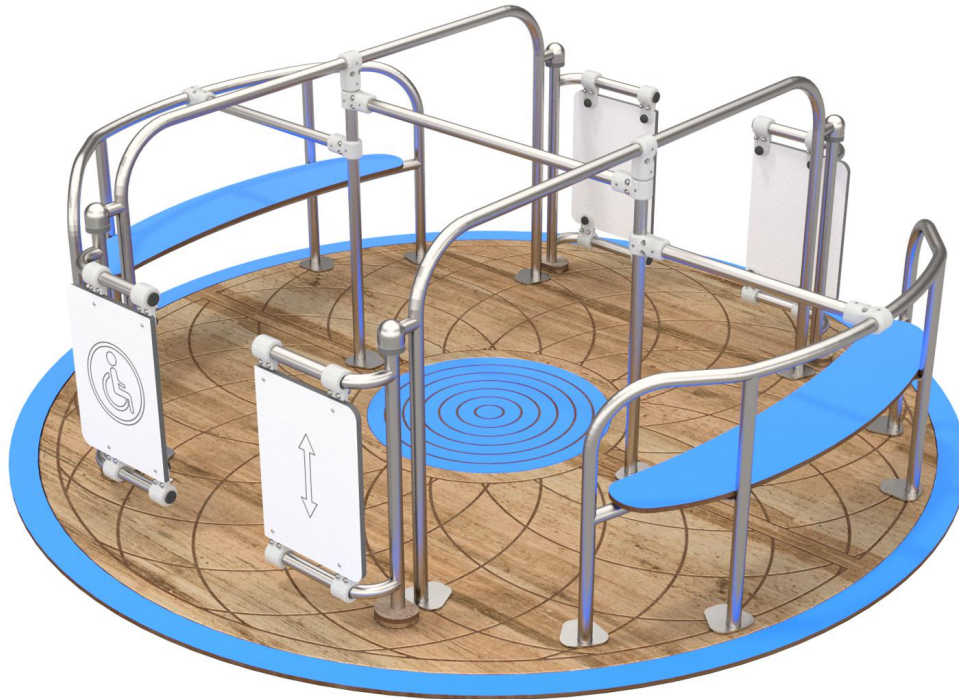

4078

FUN

INTEGRATION

4078

FUN

INTEGRATION

## PRODUCT DESCRIPTION

Dimensions: 258 x 258 cm  
Safety zone: 658 x 658 cm  
Overall height: 93 cm  
Free fall height: 93 cm

Product compliant with EN 1176-1:2017: YES  
Availability of spare parts: YES  
Age group: 3 - 12 years