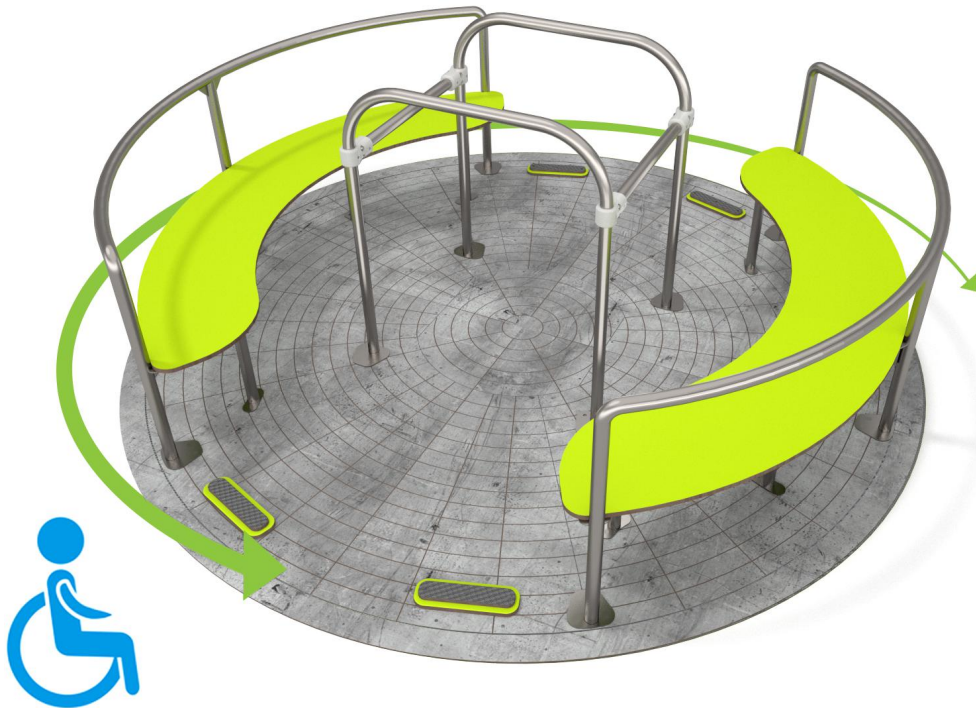

4067

INTEGRATION

PRODUCT DESCRIPTION

Dimensions: 247 x 247 cm
Impact area: 647 x 647 cm
Overall Height: 90 cm
Free Fall Height: 90 cm

Availability of spare parts: YES
Product compliant with EN 1176-1-2017: YES
Age group: 3 - 12 years