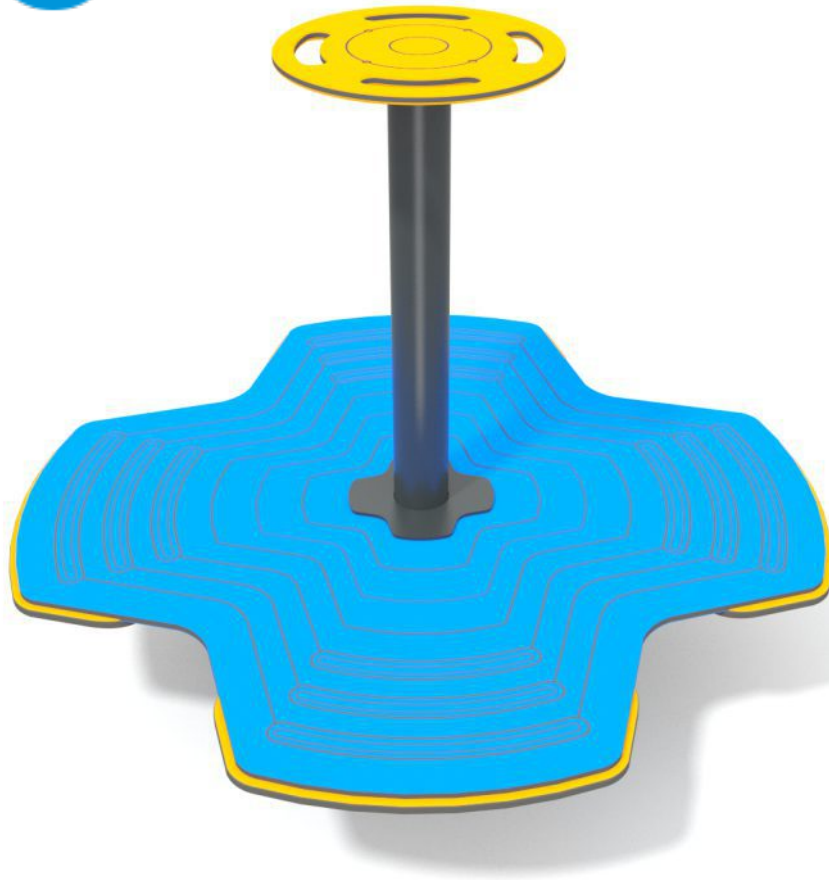

4055

FUN

INTEGRATION

PRODUCT DESCRIPTION

Dimensions: 130 x 130 cm
Impact area: 438 x 438 cm
Overall Height: 109 cm
Free Fall Height: 64 cm

The heaviest element: 85 kg
The biggest element: 130 cm

Availability of spare parts: YES
Product compliant with EN 1176-1:2017: YES
Age group: 3 - 12 years