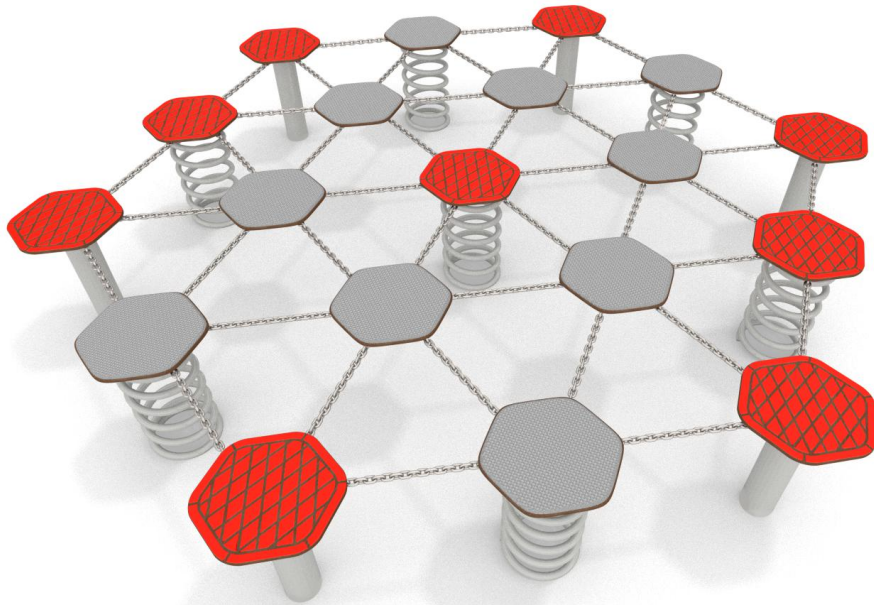

4048

INTEGRATION

## PRODUCT DESCRIPTION

Dimensions: 236 x 272 cm  
Impact area: 536 x 573 cm  
Overall Height: 40 cm  
Free Fall Height: 40 cm

Availability of spare parts: YES  
Product compliant with EN 1176-2008: YES  
Age group: 3 - 12 years