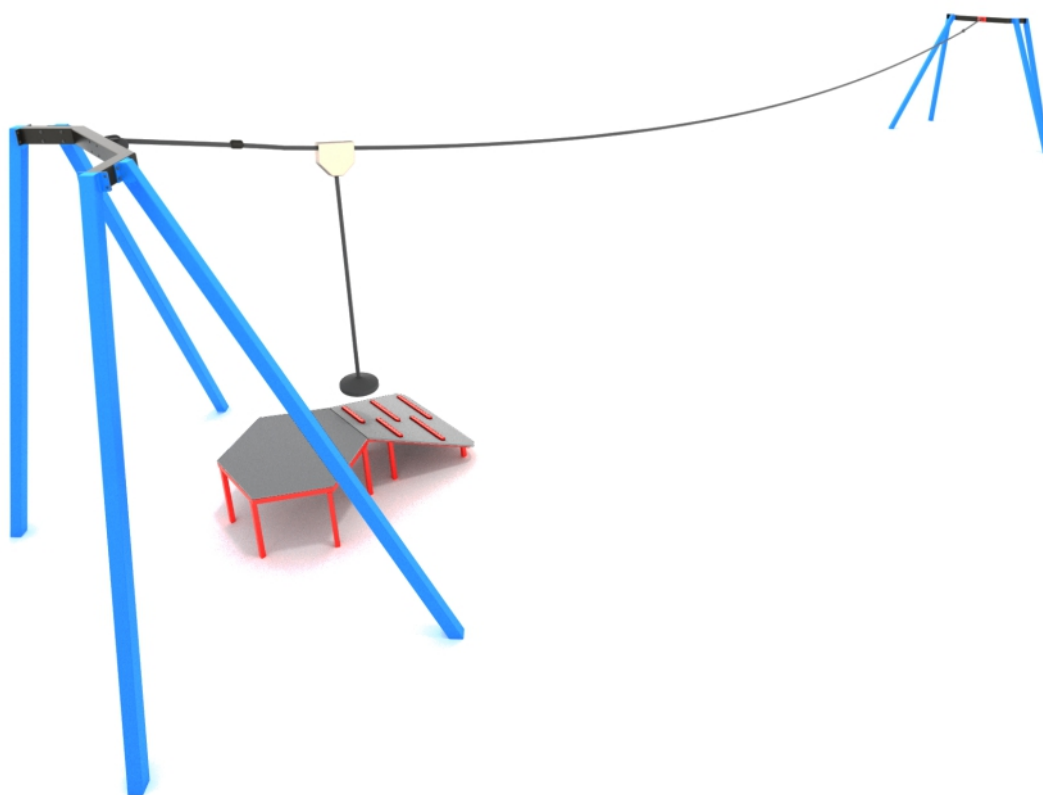

4040

FUN

INTEGRATION

PRODUCT DESCRIPTION

Dimensions: ca. 380 x 2180 cm

Safety zone: 400 x 2250 cm

Overall height: 330 cm

Platform height: 60 cm

Free fall height: 99 cm

Availability of spare parts: YES

Product compliant with EN 1176-1:2017: YES

Age group: 3 - 12 years