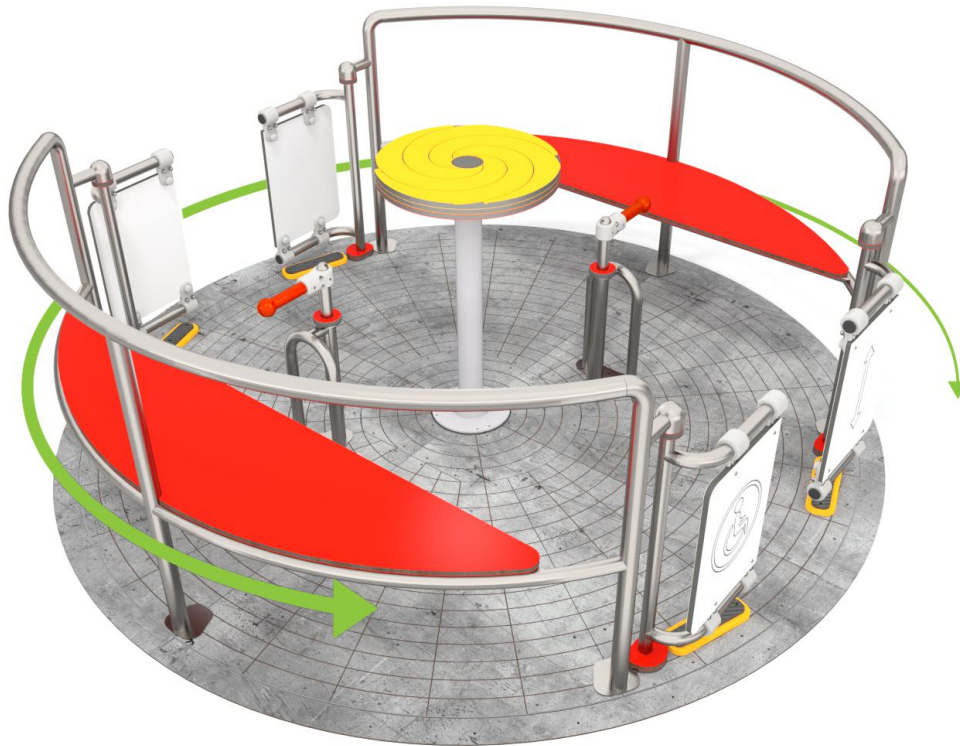

4024

INTEGRATION

PRODUCT DESCRIPTION

Dimensions: 247 x 247 cm
 Safety zone: 647 x 647 cm
 Overall height: 89 cm
 Free fall height: 89 cm

Availability of spare parts: YES
 Product compliant with EN 1176-1:2017: YES
 Age group: 3-12 years