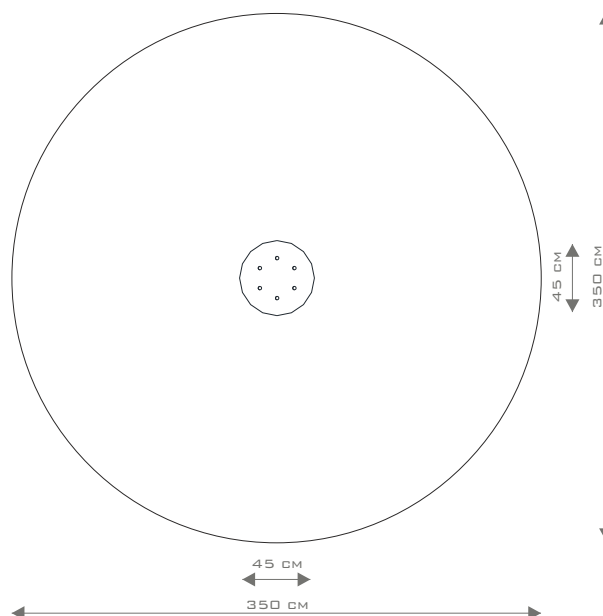

4015

FUN

INTEGRATION

# 4015

SCALE 1:50

## PRODUCT DESCRIPTION

Dimensions: 45 x 45 cm  
Safety zone: 350 x 350 cm  
Overall height: 31 cm  
Free fall height: 31 cm  
Product compliant with EN 1176-1:2008: YES  
Availability of spare parts: YES  
Age group: 1-12 years