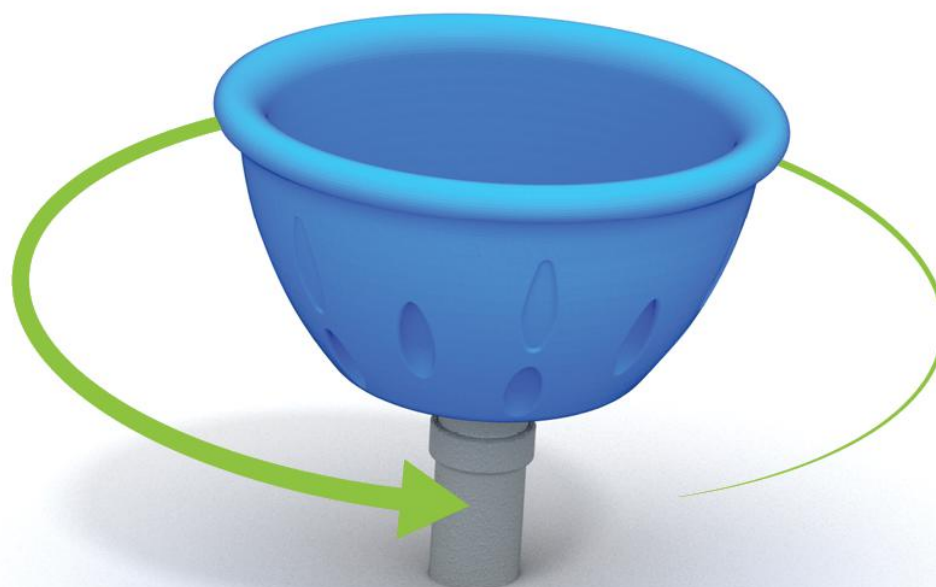

4006

FUN

INTEGRATION

## PRODUCT DESCRIPTION

Dimensions: 54 x 54 cm  
 Safety zone: 455 x 455 cm  
 Overall height: 52 cm  
 Free fall height: 52 cm  
 Product compliant with EN 1176-1:2008: YES  
 Availability of spare parts: YES  
 Age group: 3 - 12 years

SCALE 1:100