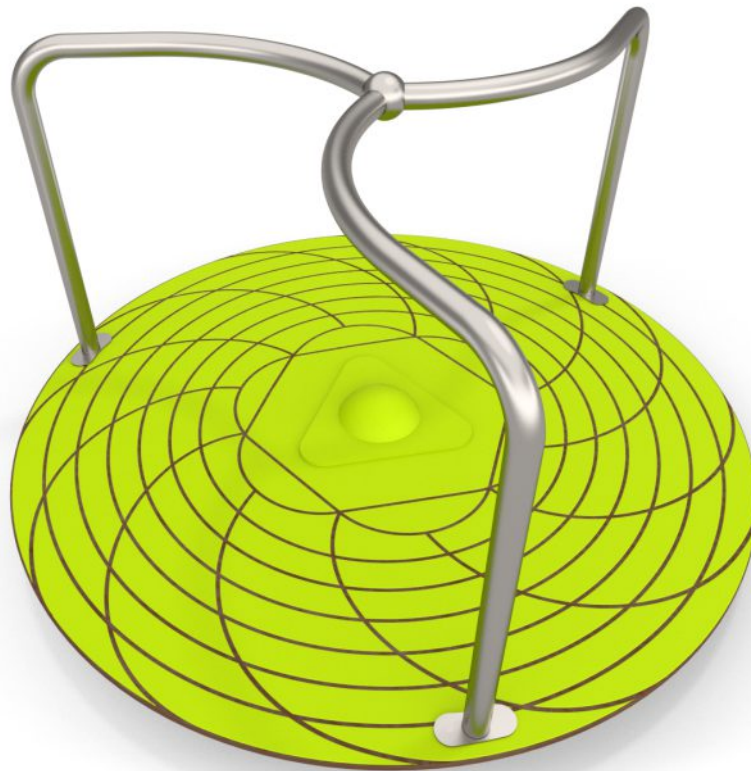

4003

FUN

INTEGRATION

PRODUCT DESCRIPTION

Dimensions: 122 x 122 cm
 Safety zone: 522 x 522 cm
 Overall height: 69 cm
 Free fall height: 69 cm
 Product compliant with EN 1176-1:2008: YES
 Availability of spare parts: YES
 Age group: 3 - 12 years

SCALE 1:100