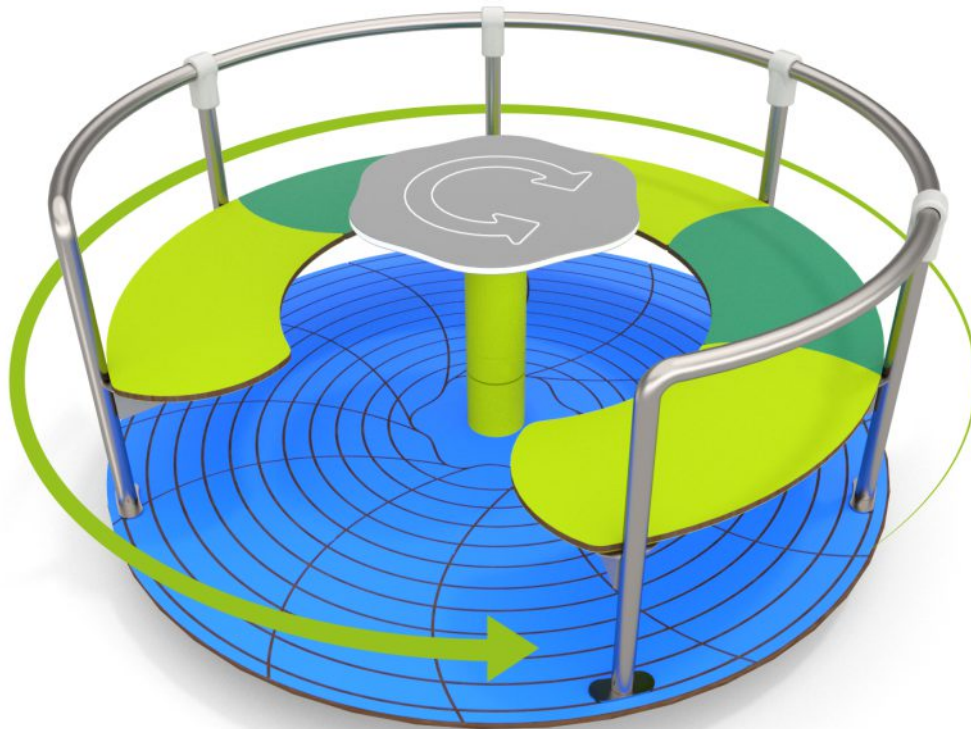

4002

FUN

INTEGRATION

PRODUCT DESCRIPTION

Dimensions: 150 x 150 cm
Safety zone: 550 x 550 cm
Overall height: 70 cm
Free fall height: 70 cm

Product compliant with EN 1176-1:2017: YES
Availability of spare parts: YES
Age group: 3 - 12 years