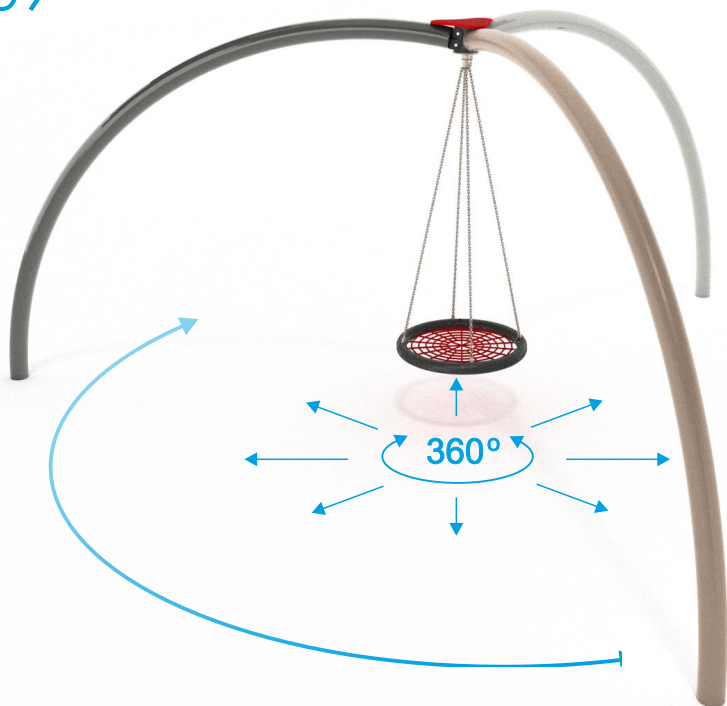

3009

FUN

INTEGRATION

PRODUCT DESCRIPTION

Dimensions: 520 x 600 cm
 Safety zone: 790 x 790 cm
 (for rubber surface: 690 x 690 cm)
 Overall height: 270 cm
 Free fall height: 148 cm
 Availability of spare parts: YES
 Product compliant
 with EN 1176-1:2008: YES
 Age group: 3 -12 yrs

SCALE 1:200