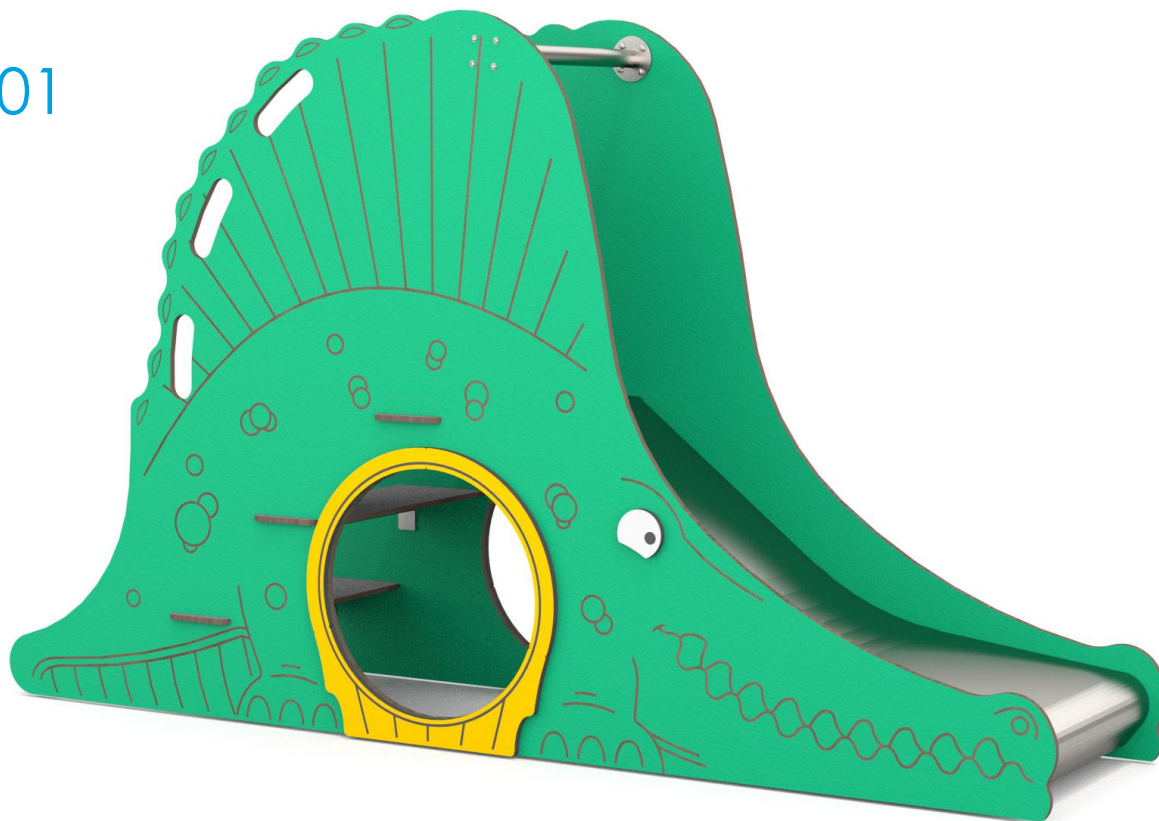

2901

SLIDING

FUN

INTEGRATION

## PRODUCT DESCRIPTION

Dimensions: 217 x 57 cm  
Impact area: 567 x 357 cm  
Total height: 130 cm  
Free fall height: 59 cm

Availability of spare parts: YES  
Product compliant with EN 1176-1:2017: YES  
Age group: 1-7 years

You must pay attention to the direction of the location of the slide made of stainless steel. The steel part of the slide cannot be directed to the south because it may up (get very hot).