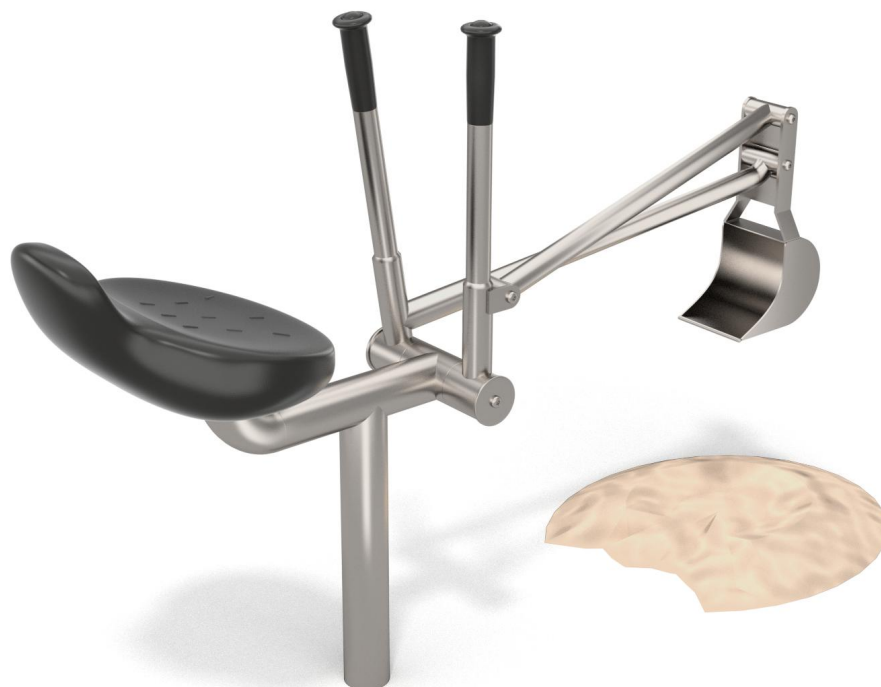

2035

INTEGRATION

PRODUCT DESCRIPTION

Dimensions: 34 x 140 cm
Impact area: 550 x 550 cm
Overall Height: 115 cm
Free fall height: 50 cm

Availability of spare parts: YES
Product compliant with EN 1176-2008: YES
Age group: 3 - 12 years