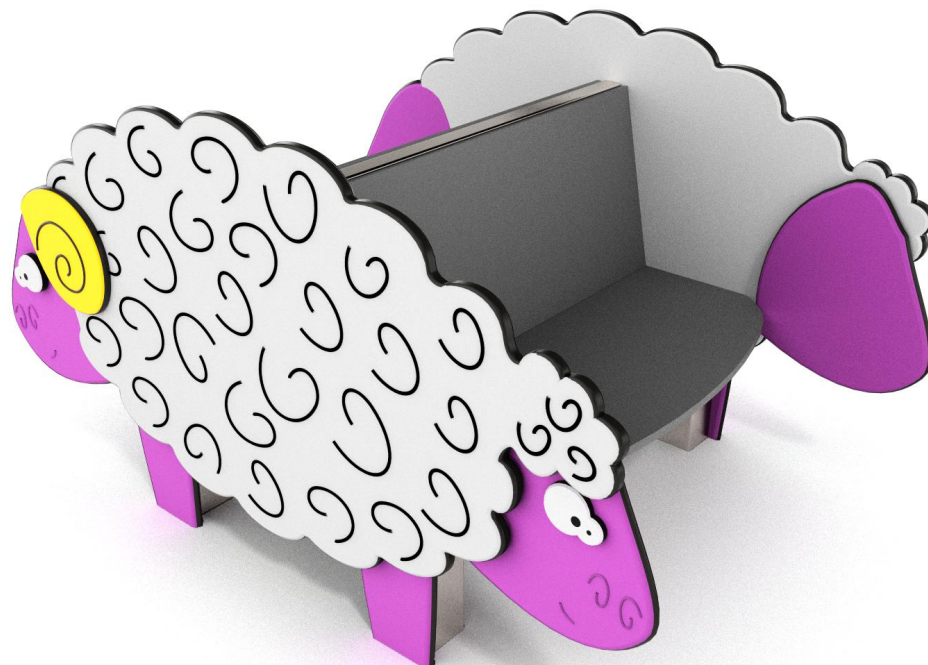

2019

FUN

INTEGRATION

## PRODUCT DESCRIPTION

Dimensions: 125 x 100 cm  
 Safety zone: 425 x 400 cm  
 Overall height: 82 cm  
 Platform Height: 34 cm  
 Free fall height: 34 cm

Availability of spare parts: YES  
 Product compliant with EN 1176-2008: Yes  
 Age group: 1 - 8