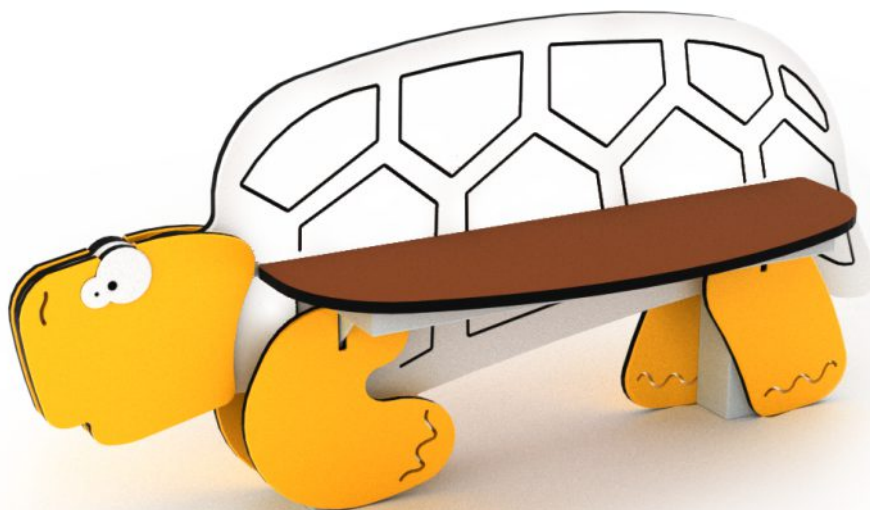

2015

FUN

INTEGRATION

PRODUCT DESCRIPTION

Dimensions: 56 x 131 cm
 Impact area: 356 x 431 cm
 Overall height: 61 cm
 Platform height: 34 cm
 Free fall height: 34 cm
 Największy element: 131x111x56 cm
 Najcięższy element: 40 kg
 Availability of spare parts: YES
 Product compliant with EN 1176-2008: YES
 Age group: 1-7 years

SCALE 1:100