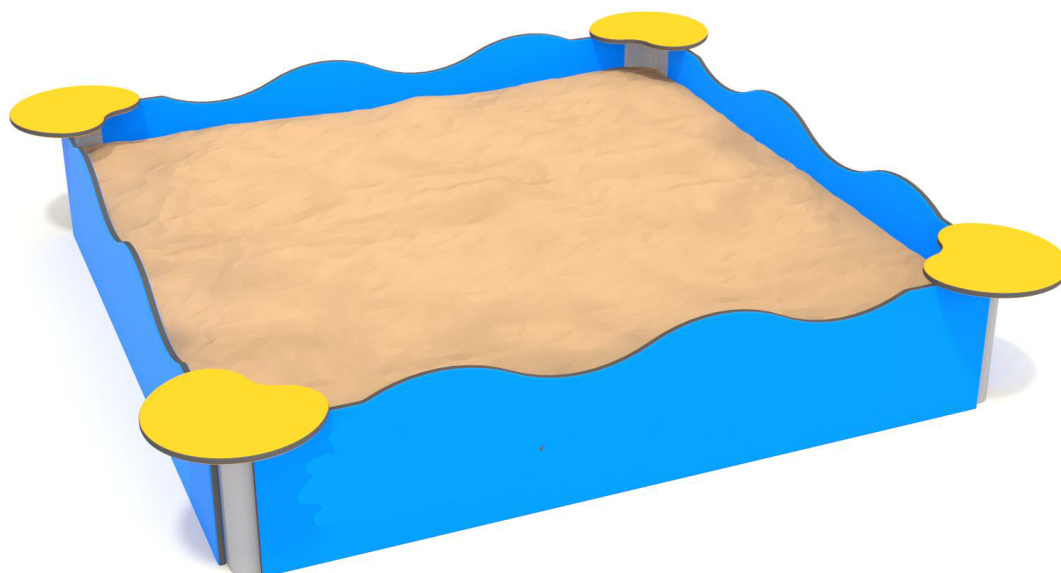

2004

FUN

INTEGRATION

PRODUCT DESCRIPTION

Dimensions: 185 x 185 cm
Impact area: 489 x 489 cm
Overall height: 34 cm
Free fall height: 34 cm

Availability of spare parts: YES
Product compliant with EN 1176-2008: YES
Age group: 1-7 years