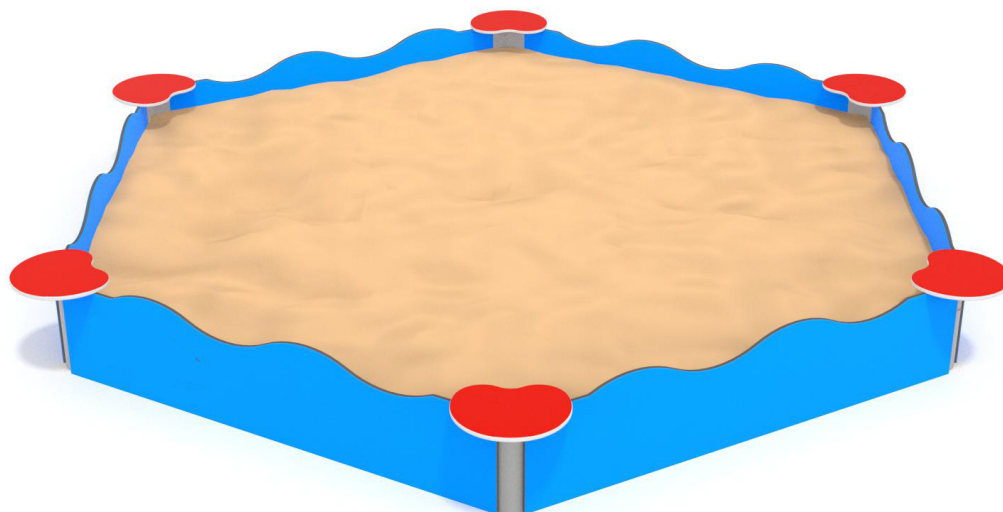

2003

FUN

INTEGRATION

PRODUCT DESCRIPTION

Dimensions: 298 x 340 cm
Impact area: 605 x 648 cm
Overall height: 34 cm
Free fall height: 34 cm

Availability of spare parts: YES
Product compliant with EN 1176-2008: YES
Age group: 1-7 years