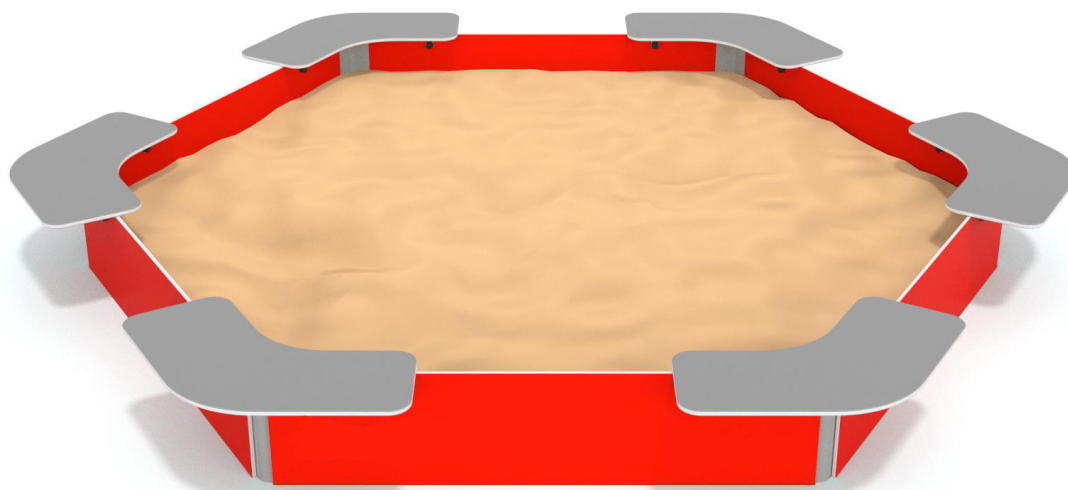

2001

FUN

INTEGRATION

## PRODUCT DESCRIPTION

Dimensions: 358 x 318 cm  
Impact area: 658 x 618 cm  
Overall height: 37 cm  
Free fall height: 37 cm

Availability of spare parts: YES  
Product compliant with EN 1176-2008: YES  
Age group: 1-7 years