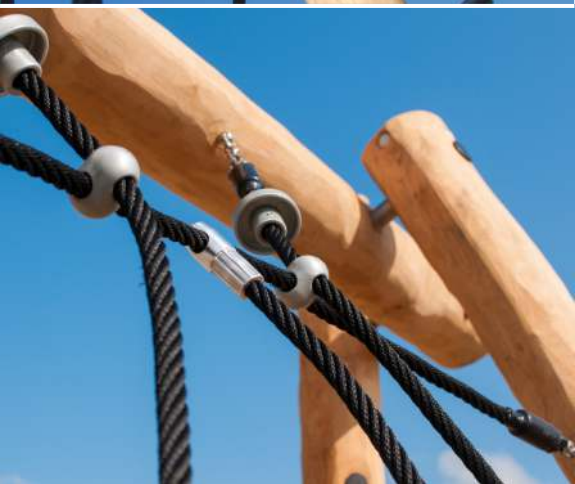

it is easier than you thought

ROBINIA PLAY

We have developed detailed installation instructions to make sure the assembly of ROBINIA PLAY is not complicated and ready products are completely safe after installation.