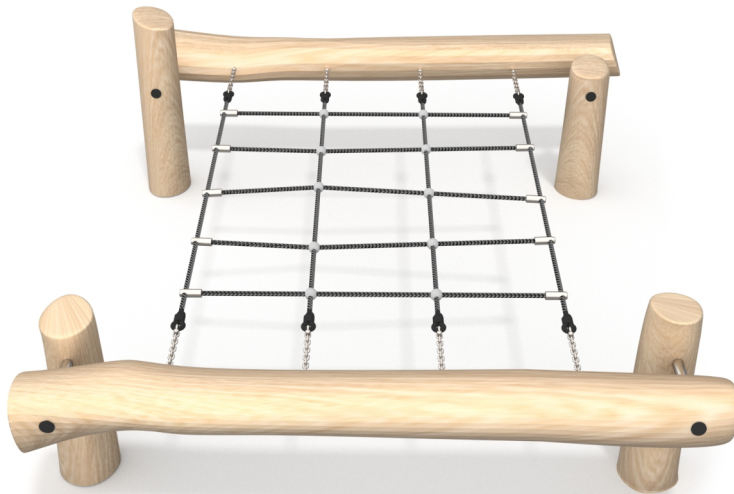

8121

CLIMBING

FUN

INTEGRATION

PRODUCT DESCRIPTION

Dimensions: 200 x 235 cm (approximately)
Safety zone: 500 x 535 cm (approximately)
Overall height: 80 cm (approximately)
Free fall height: 80 cm (approximately)

Availability of spare parts: YES
Product compliant with EN 1176-1:2017: YES
Age group: 3-12