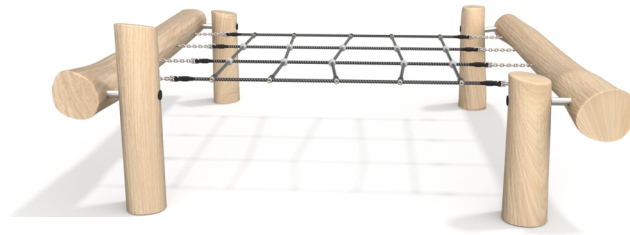

8121

CLIMBING

FUN

INTEGRATION

PRODUCT DESCRIPTION

Dimensions: 200 x 235 cm (approximately)
Safety zone: 500 x 535 cm (approximately)
Overall height: 80 cm (approximately)
Free fall height: 80 cm (approximately)

Availability of spare parts: YES
Product compliant with EN 1176-1:2017: YES
Age group: 3-12