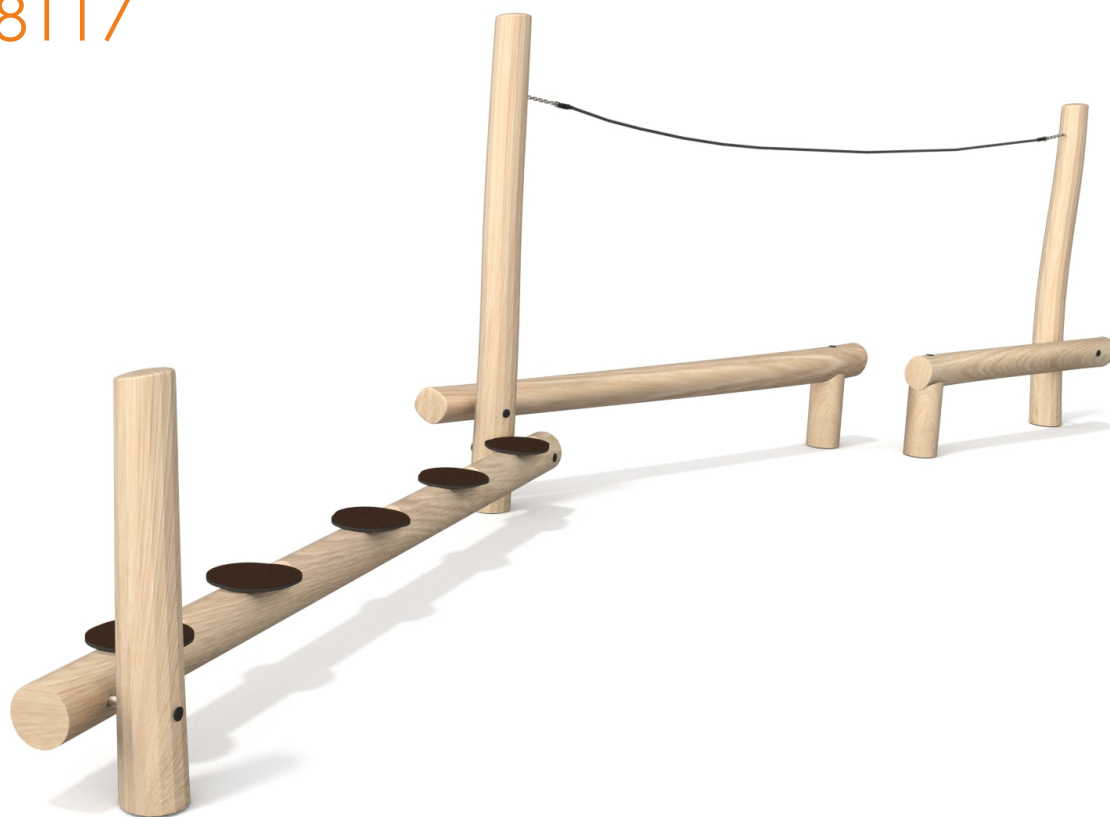

8117

FUN

INTEGRATION

PRODUCT DESCRIPTION

Dimensions: 268 x 811 cm (approximately)
 Safety zone: 572 x 1115 cm (approximately)
 Overall height: 240 cm (approximately)
 Free fall height: 60 cm (approximately)

Availability of spare parts: YES
 Product compliant with EN 1176-1:2017: YES
 Age group: 3-12