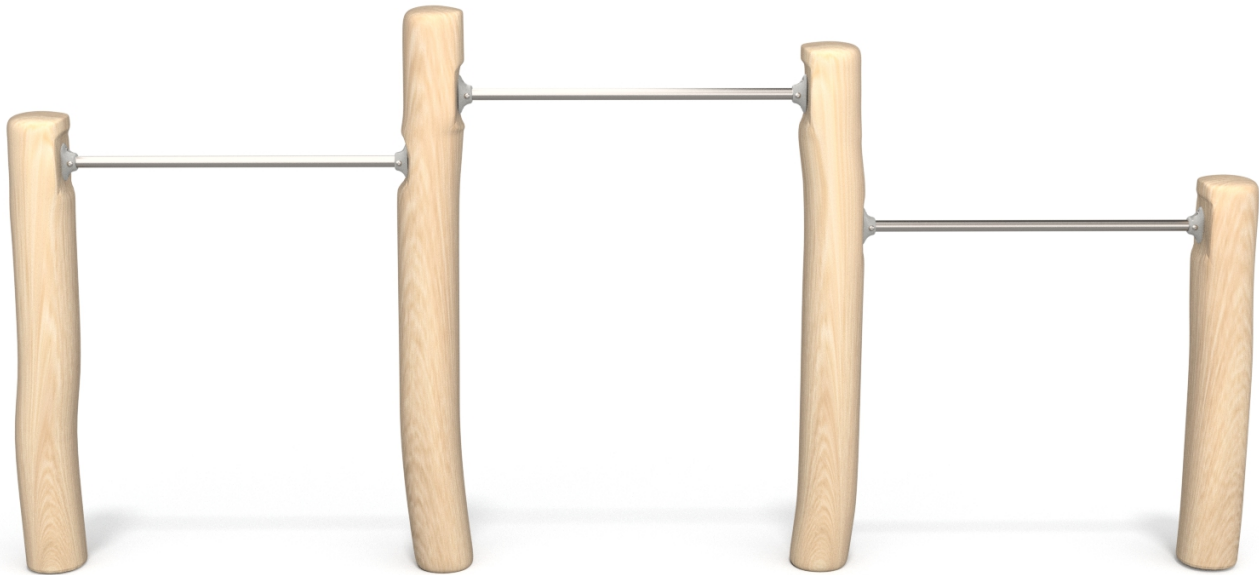

8114

FUN

INTEGRATION

PRODUCT DESCRIPTION

Dimensions: 20 x 380 cm (approximately)
Safety zone: 320 x 680 cm (approximately)
Overall height: 190 cm (approximately)
Free fall height: 150 cm (approximately)

Availability of spare parts: YES
Product compliant with EN 1176-1:2017: YES
Age group: 3-12