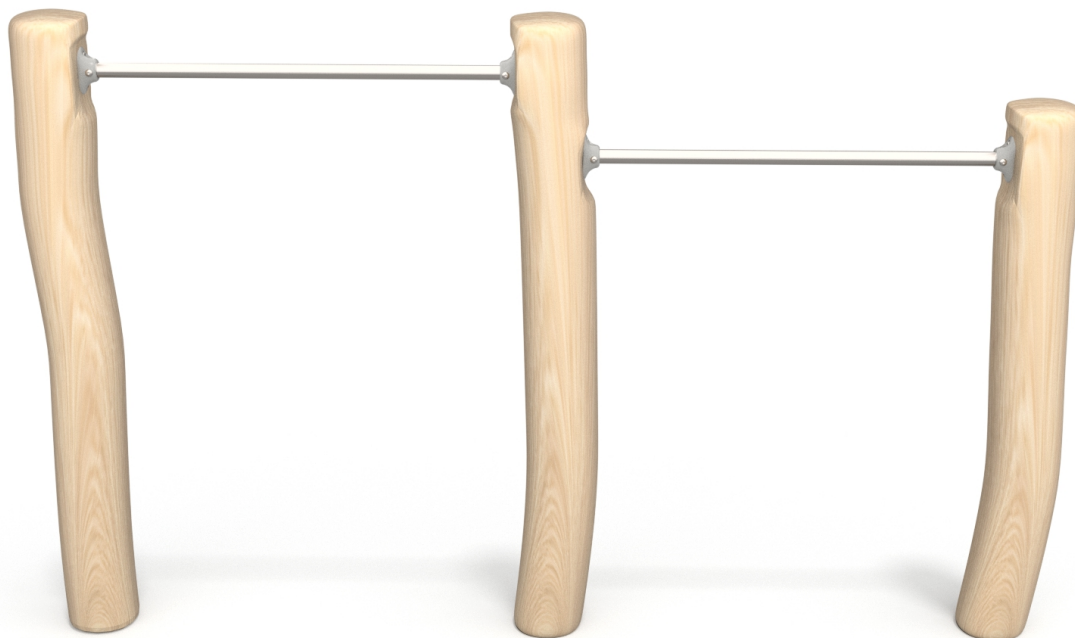

8113

FUN

INTEGRATION

PRODUCT DESCRIPTION

Dimensions: 20 x 260 cm (approximately)
Safety zone: 320 x 560 cm (approximately)
Overall height: 160 cm (approximately)
Free fall height: 150 cm (approximately)

Availability of spare parts: YES
Product compliant with EN 1176-1:2017: YES
Age group: 3-12