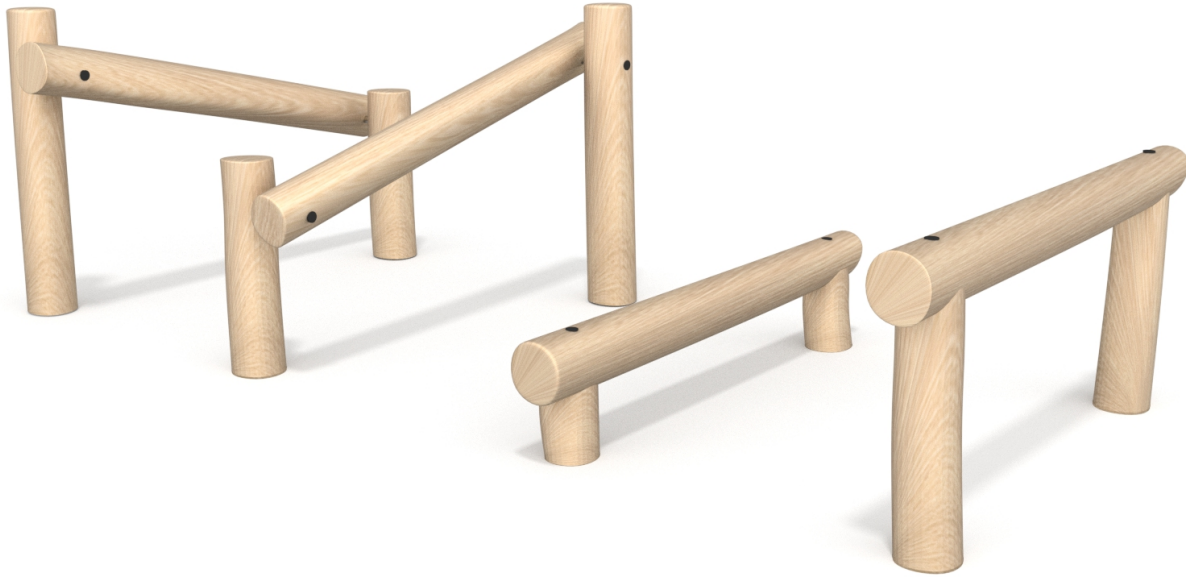

8111

FUN

INTEGRATION

PRODUCT DESCRIPTION

Dimensions: 200 x 434 cm (approximately)
 Safety zone: 500 x 734 cm (approximately)
 Overall height: 130 cm (approximately)
 Free fall height: 119 cm (approximately)

Availability of spare parts: YES
 Product compliant with EN 1176-1:2017: YES
 Age group: 3-12