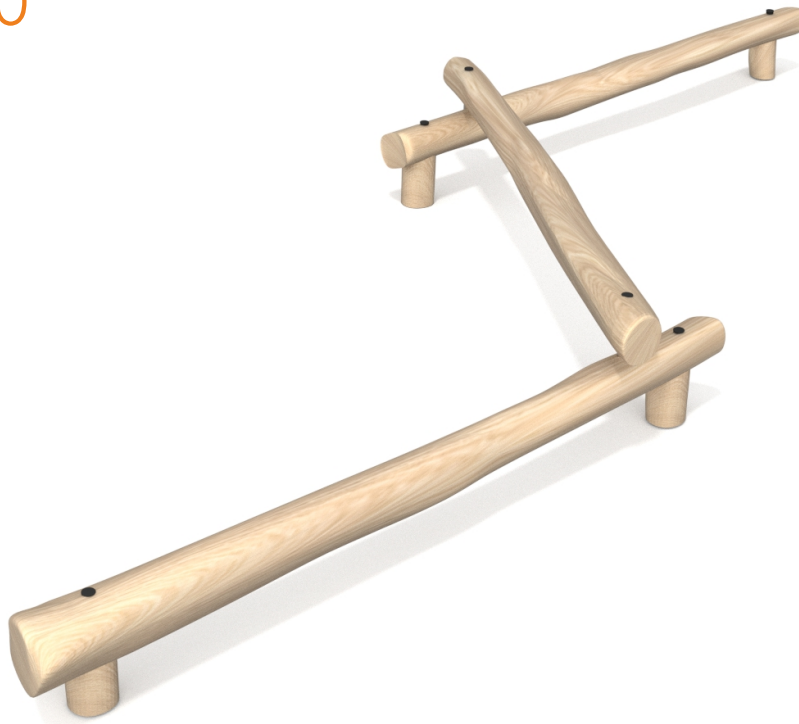

8110

FUN

INTEGRATION

PRODUCT DESCRIPTION

Dimensions: 270 x 620 cm (approximately)

Safety zone: 570 x 920 cm (approximately)

Overall height: 68 cm (approximately)

Free fall height: 68 cm (approximately)

Availability of spare parts: YES

Product compliant with EN 1176-1:2017: YES

Age group: 3-12