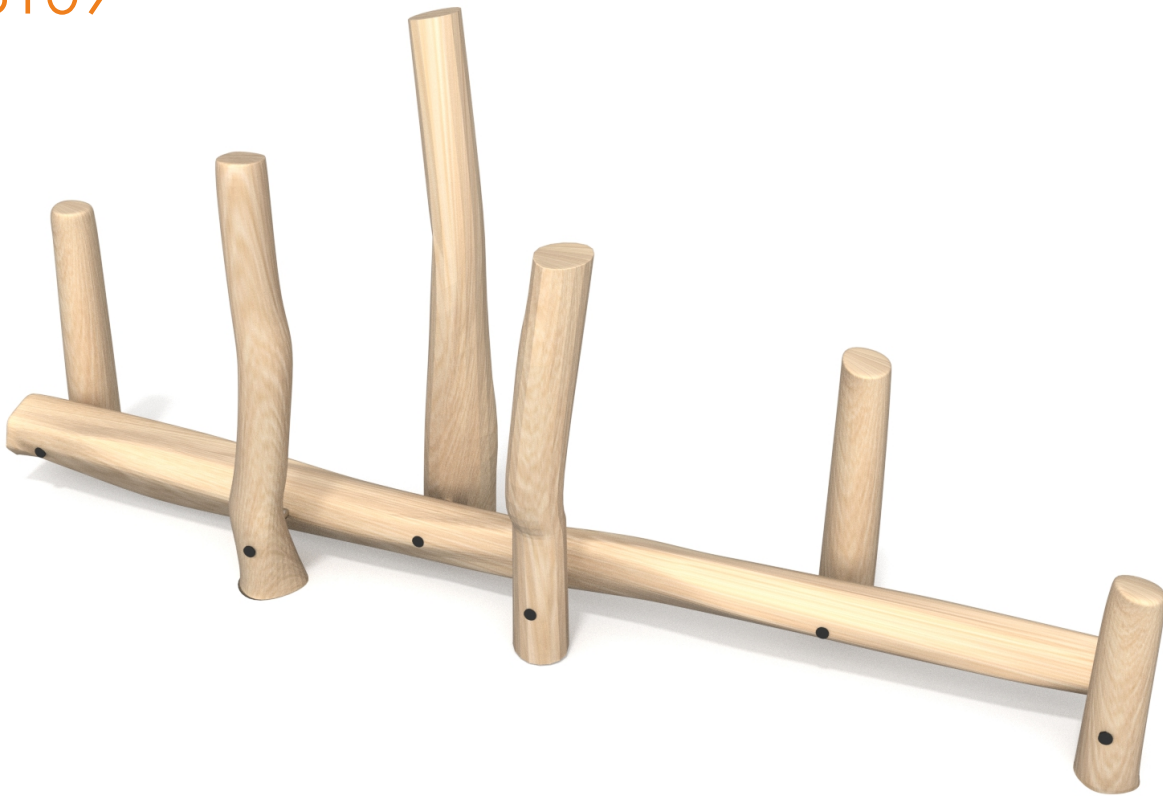

8109

FUN

INTEGRATION

PRODUCT DESCRIPTION

Dimensions: 67 x 400 cm (approximately)
Safety zone: 367 x 700 cm (approximately)
Overall height: 190 cm (approximately)
Free fall height: 30 cm (approximately)

Availability of spare parts: YES
Product compliant with EN 1176-1:2017: YES
Age group: 3-12