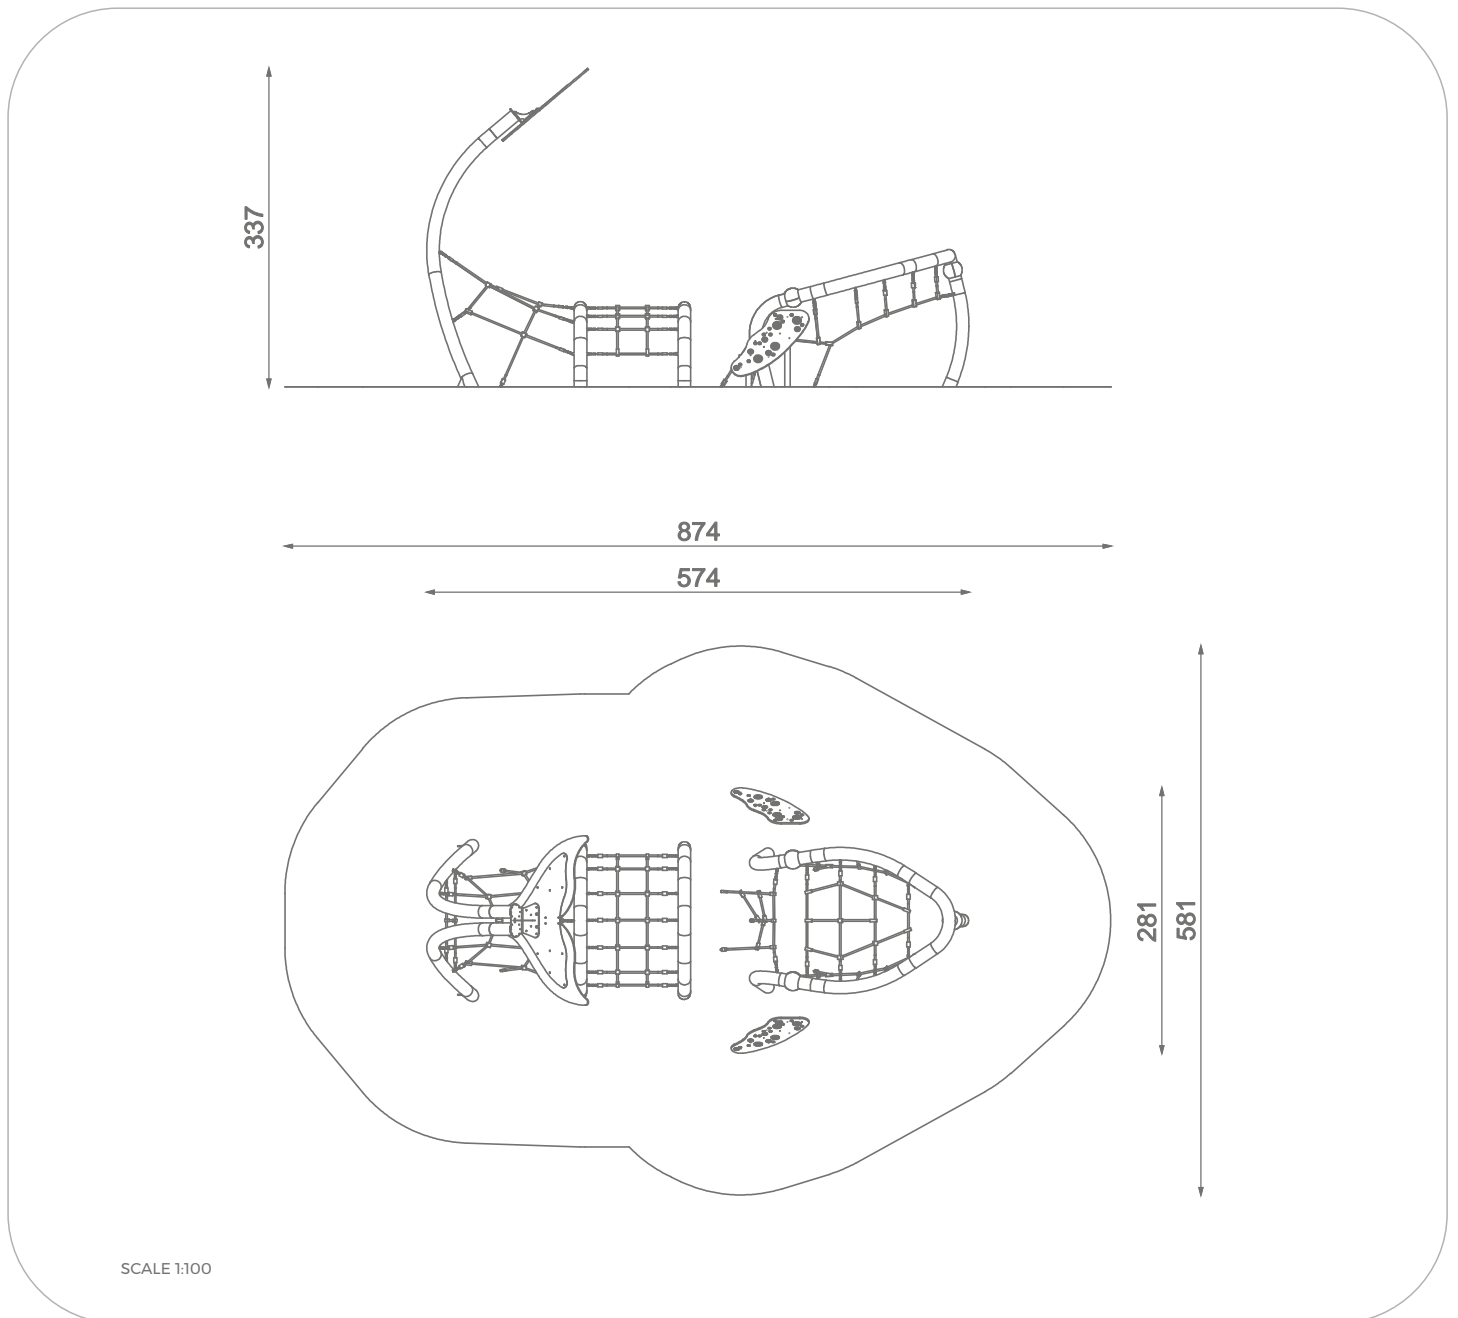

9304

SOCIALIZING

CLIMBING

BALANCING

INFORMATION ABOUT THE PRODUCT

Dimensions	574 x 281 cm
Safety zone	874 x 581 cm
Safety zone area	37,6 m ²
Overall height	337 cm
Free fall height	145 cm
Amount of users	18
Product complies with EN 1176-1:2017-12	YES
Availability of spare parts	YES
Age range	3-12
According to EN 1176-1:2017-12 norm, the product requires applying a safety surface according to the product's free fall height.	

9304

MATERIALS:

STEEL CONSTRUCTION:
Ø133 PIPES, POWDER
GALVANIZED AND COVERED
IN POWDER COATING PAINT

ELEMENTS:
HDPE 15 MM