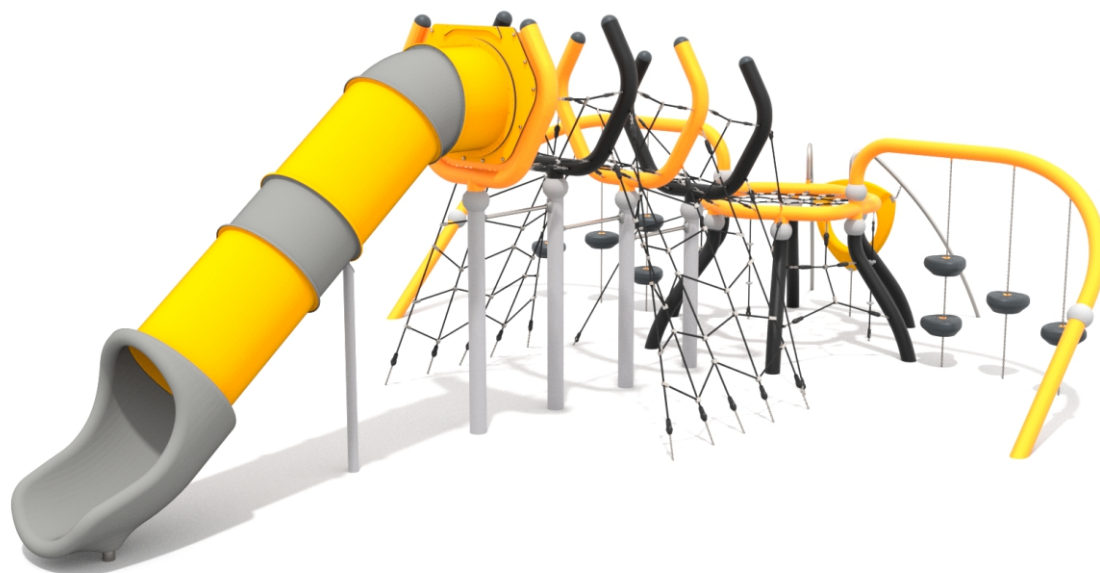

9303

SOCIALIZING

CLIMBING

BALANCING

SLIDING

INFORMATION ABOUT THE PRODUCT

Dimensions	1007 x 703 cm
Safety zone	1357 x 996 cm
Safety zone area	85,2 m ²
Overall height	320 cm
Free fall height	207 cm
Amount of users	30
Product complies with EN 1176-1:2017-12	YES
Availability of spare parts	YES
Age range	3-12
According to EN 1176-1:2017-12 norm, the product requires applying a safety surface according to the product's free fall height.	

9303

SCALE 1:200

MATERIALS:

STEEL CONSTRUCTION:
Ø133 PIPES, POWDER
GALVANIZED AND COVERED
IN POWDER COATING PAINT

ELEMENTS:
HDPE 15 MM

SLIDES ARE MADE USING
ROTOMOULDING TECHNIQUE
USING LDPE MATERIAL