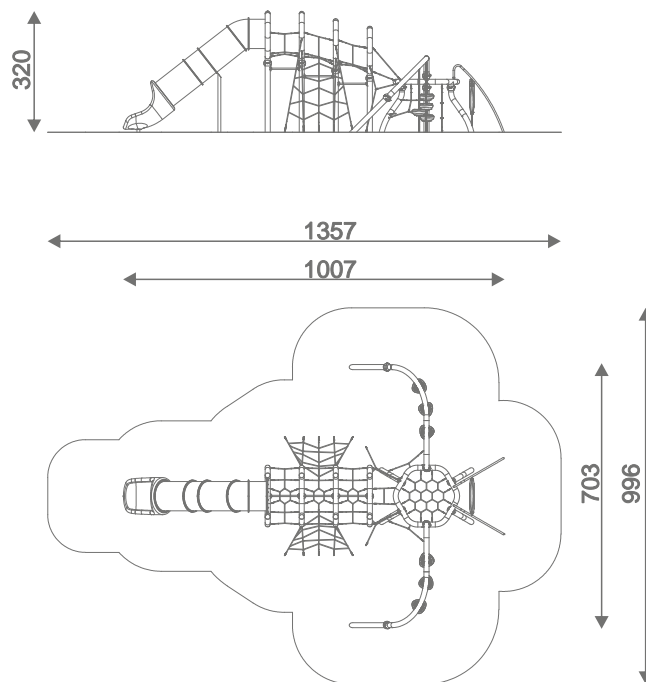

9303

SOCIALIZING

CLIMBING

BALANCING

SLIDING

INFORMATION ABOUT THE PRODUCT

Dimensions	1007 x 703 cm
Safety zone	1357 x 996 cm
Safety zone area	85,2 m ²
Overall height	320 cm
Free fall height	207 cm
Amount of users	30
Product complies with EN 1176-1:2017-12	YES
Availability of spare parts	YES
Age range	3-12
According to EN 1176-1:2017-12 norm, the product requires applying a safety surface according to the product's free fall height.	

9303

SCALE 1:200

MATERIALS:

STEEL CONSTRUCTION:
Ø133 PIPES, POWDER
GALVANIZED AND COVERED
IN POWDER COATING PAINT

ELEMENTS:
HDPE 15 MM

SLIDES ARE MADE USING
ROTOMOULDING TECHNIQUE
USING LDPE MATERIAL