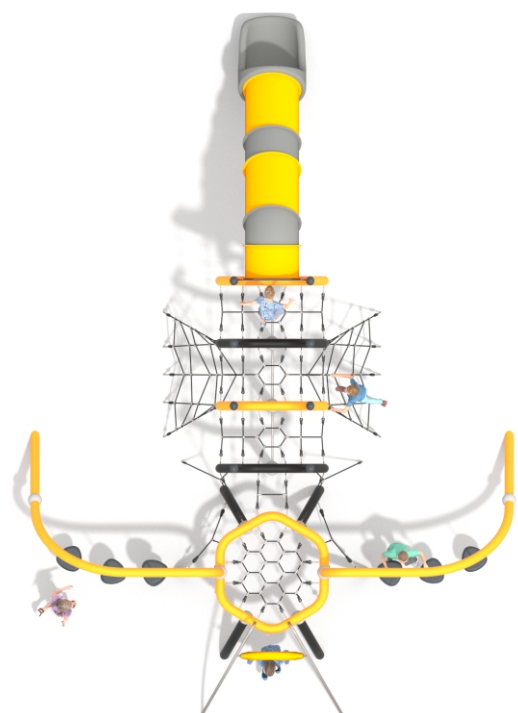

9303

SOCIALIZING

CLIMBING

BALANCING

SLIDING

INFORMATION ABOUT THE PRODUCT

Dimensions	1007 x 703 cm
Safety zone	1357 x 996 cm
Safety zone area	85,2 m ²
Overall height	320 cm
Free fall height	207 cm
Amount of users	30
Product complies with EN 1176-1:2017-12	YES
Availability of spare parts	YES
Age range	3-12
According to EN 1176-1:2017-12 norm, the product requires applying a safety surface according to the product's free fall height.	

9303

SCALE 1:200

MATERIALS:

STEEL CONSTRUCTION:
Ø133 PIPES, POWDER
GALVANIZED AND COVERED
IN POWDER COATING PAINT

ELEMENTS:
HDPE 15 MM

SLIDES ARE MADE USING
ROTOMOULDING TECHNIQUE
USING LDPE MATERIAL