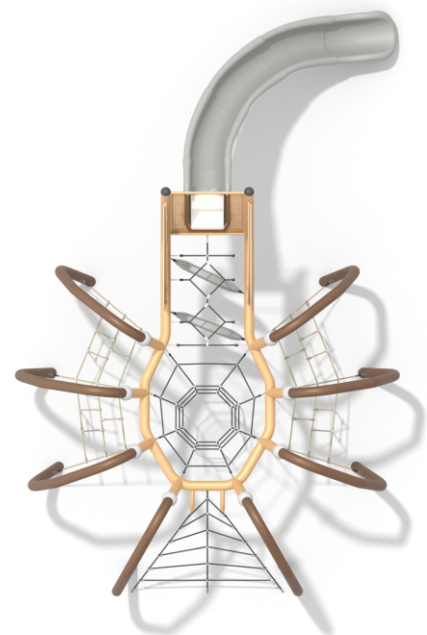

9302

SOCIALIZING

CLIMBING

BALANCING

SLIDING

INFORMATION ABOUT THE PRODUCT

Dimensions	774 x 508 cm
Safety zone	1096 x 883 cm
Safety zone area	73,5 m ²
Overall height	318 cm
Free fall height	295 cm
Amount of users	20
Product complies with EN 1176-1:2017-12	YES
Availability of spare parts	YES
Age range	3-12
According to EN 1176-1:2017-12 norm, the product requires applying a safety surface according to the product's free fall height.	

9302

MATERIALS:

STEEL CONSTRUCTION:
Ø133 PIPES, POWDER
GALVANIZED AND COVERED
IN POWDER COATING PAINT

ELEMENTS:
HDPE 15 MM

SLIDES ARE MADE USING
ROTOMOULDING TECHNIQUE
USING LDPE MATERIAL