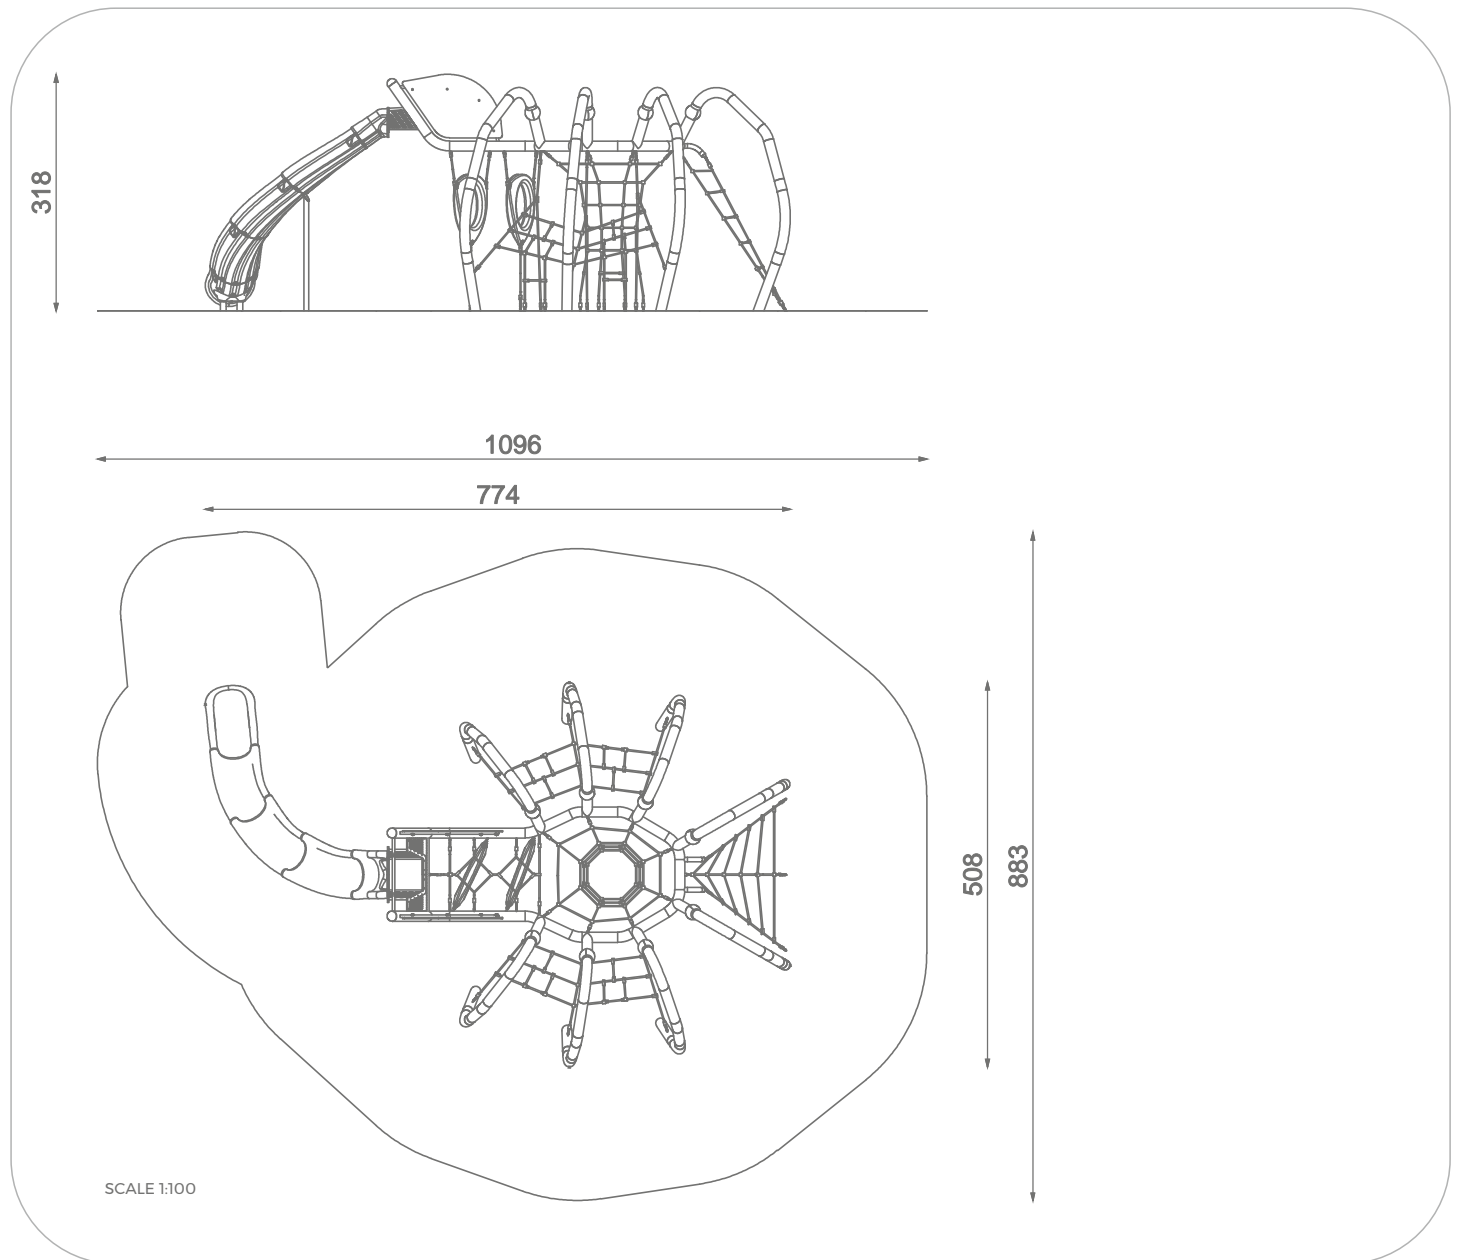

9302

SOCIALIZING

CLIMBING

BALANCING

SLIDING

INFORMATION ABOUT THE PRODUCT

Dimensions	774 x 508 cm
Safety zone	1096 x 883 cm
Safety zone area	73,5 m ²
Overall height	318 cm
Free fall height	295 cm
Amount of users	20
Product complies with EN 1176-1:2017-12	YES
Availability of spare parts	YES
Age range	3-12
According to EN 1176-1:2017-12 norm, the product requires applying a safety surface according to the product's free fall height.	

9302

MATERIALS:

STEEL CONSTRUCTION:
Ø133 PIPES, POWDER
GALVANIZED AND COVERED
IN POWDER COATING PAINT

ELEMENTS:
HDPE 15 MM

SLIDES ARE MADE USING
ROTOMOULDING TECHNIQUE
USING LDPE MATERIAL