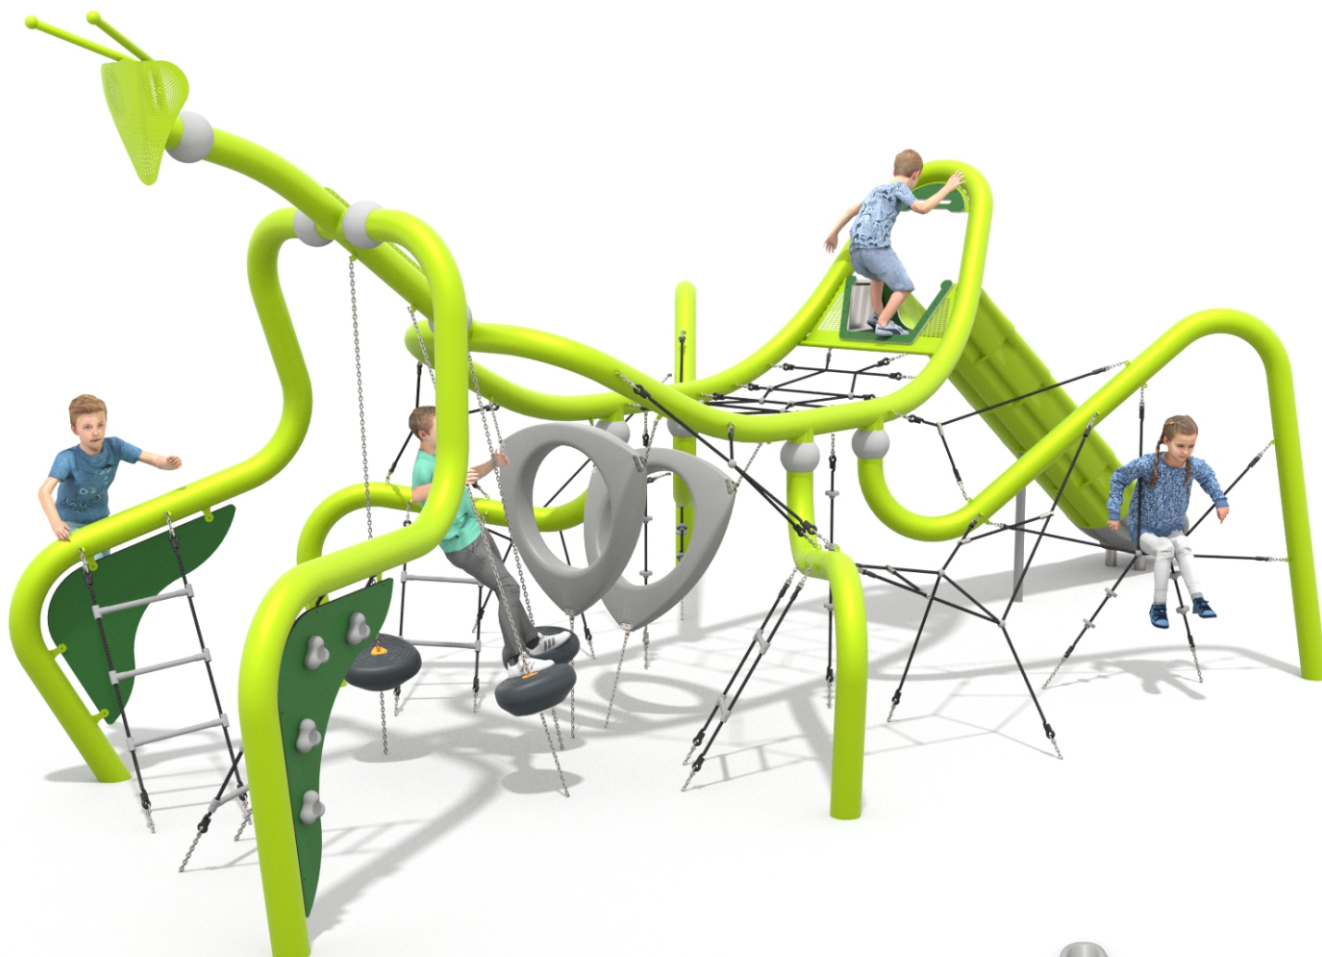

9301

SOCIALIZING

CLIMBING

BALANCING

SLIDING

INFORMATION ABOUT THE PRODUCT

Dimensions	885 x 461 cm
Safety zone	1236 x 763 cm
Safety zone area	68,6 m ²
Overall height	331 cm
Free fall height	219 cm
Amount of users	26
Product complies with EN 1176-1:2017-12	YES
Availability of spare parts	YES
Age range	3-12

According to EN 1176-1:2017-12 norm, the product requires applying a safety surface according to the product's free fall height.

9301

MATERIALS:

STEEL CONSTRUCTION:
Ø133 PIPES, POWDER
GALVANIZED AND COVERED
IN POWDER COATING PAINT

ELEMENTS:
HDPE 15 MM

SLIDES ARE MADE USING
ROTOMOULDING TECHNIQUE
USING LDPE MATERIAL