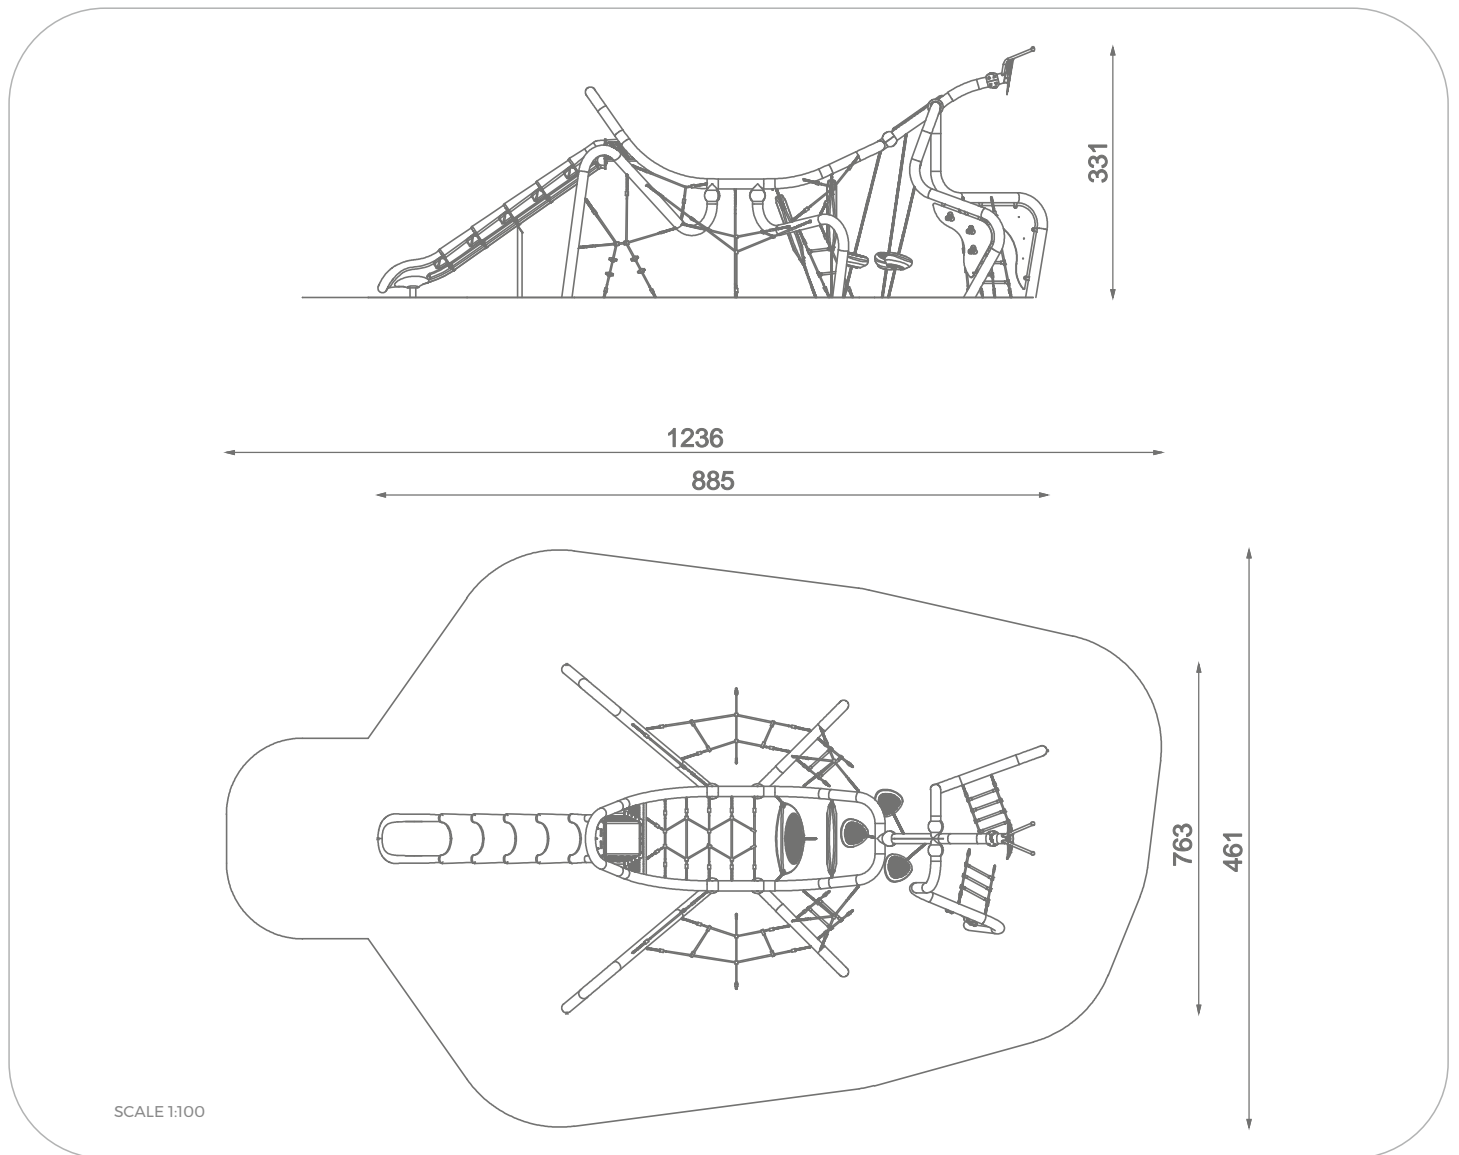

9301

SOCIALIZING

CLIMBING

BALANCING

SLIDING

INFORMATION ABOUT THE PRODUCT

Dimensions	885 x 461 cm
Safety zone	1236 x 763 cm
Safety zone area	68,6 m ²
Overall height	331 cm
Free fall height	219 cm
Amount of users	26
Product complies with EN 1176-1:2017-12	YES
Availability of spare parts	YES
Age range	3-12

According to EN 1176-1:2017-12 norm, the product requires applying a safety surface according to the product's free fall height.

9301

MATERIALS:

STEEL CONSTRUCTION:
Ø133 PIPES, POWDER
GALVANIZED AND COVERED
IN POWDER COATING PAINT

ELEMENTS:
HDPE 15 MM

SLIDES ARE MADE USING
ROTOMOULDING TECHNIQUE
USING LDPE MATERIAL